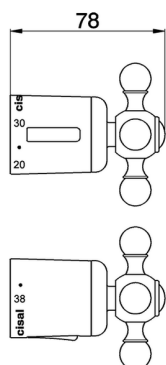

Handle 'AC' SPARE PARTS_ZZ935840

MODEL **ZZ935840**

Handle 'AC', temperature adjustment

AVAILABLE FINISHINGS

- 
21 21 Chrome
- 
27 27 Old Bronze
- 
2A 2A Satin Brushed Nickel
- 
74 74 Chrome/Gold

CHARACTERISTICS