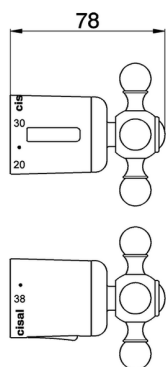

Handle 'AC' SPARE PARTS_ZZ935840

MODEL **ZZ935840**

Handle 'AC', temperature adjustment

AVAILABLE FINISHINGS

- **21** 21 Chrome
- **27** 27 Old Bronze
- **2A** 2A Satin Brushed Nickel
- **74** 74 Chrome/Gold

CHARACTERISTICS