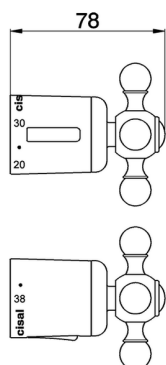

Handle 'AC' SPARE PARTS_ZZ935840

MODEL **ZZ935840**

Handle 'AC', temperature adjustment

AVAILABLE FINISHINGS

-  **21** 21 Chrome
-  **27** 27 Old Bronze
-  **2A** 2A Satin Brushed Nickel
-  **74** 74 Chrome/Gold