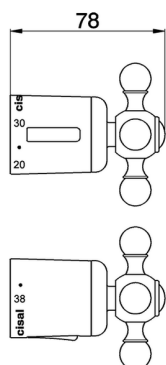

Handle 'AC' SPARE PARTS_ZZ935840

MODEL **ZZ935840**

Handle 'AC', temperature adjustment

AVAILABLE FINISHINGS

- **21** 21 Chrome
- **27** 27 Old Bronze
- **2A** 2A Satin Brushed Nickel
- **74** 74 Chrome/Gold

CHARACTERISTICS