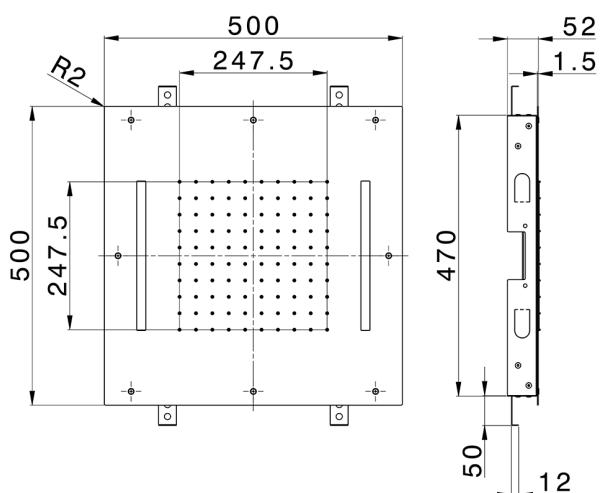

500x500 mm Chromotherapy Ceiling showerhead ZEN SHOWER_ZS0C0070

MODEL **ZS0C0070**

500x500 mm Chromotherapy Ceiling showerhead, rain, chromotherapy functions, with remote control included, Stainless Steel AISI 304

AVAILABLE FINISHINGS

- **D1** D1 Brushed Inox
- **40** 40 Matt Black
- **4Q** 4Q Matt White
- **5G** 5G Rose Gold
- **D2** D2 Polished Inox

CHARACTERISTICS

2026-02-03