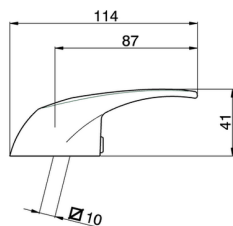

Lever for single lever mixer 'MA' SPARE PARTS_ZZ937130

MODEL **ZZ937130**

Lever for single lever mixer 'MA'

AVAILABLE FINISHINGS

CHARACTERISTICS

2026-06-30