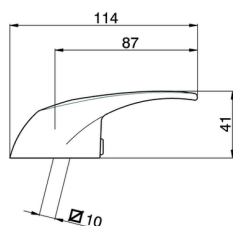

Lever for single lever mixer 'MA' SPARE PARTS_ZZ937130

MODEL **ZZ937130**

Lever for single lever mixer 'MA'

AVAILABLE FINISHINGS

CHARACTERISTICS

2026-04-08