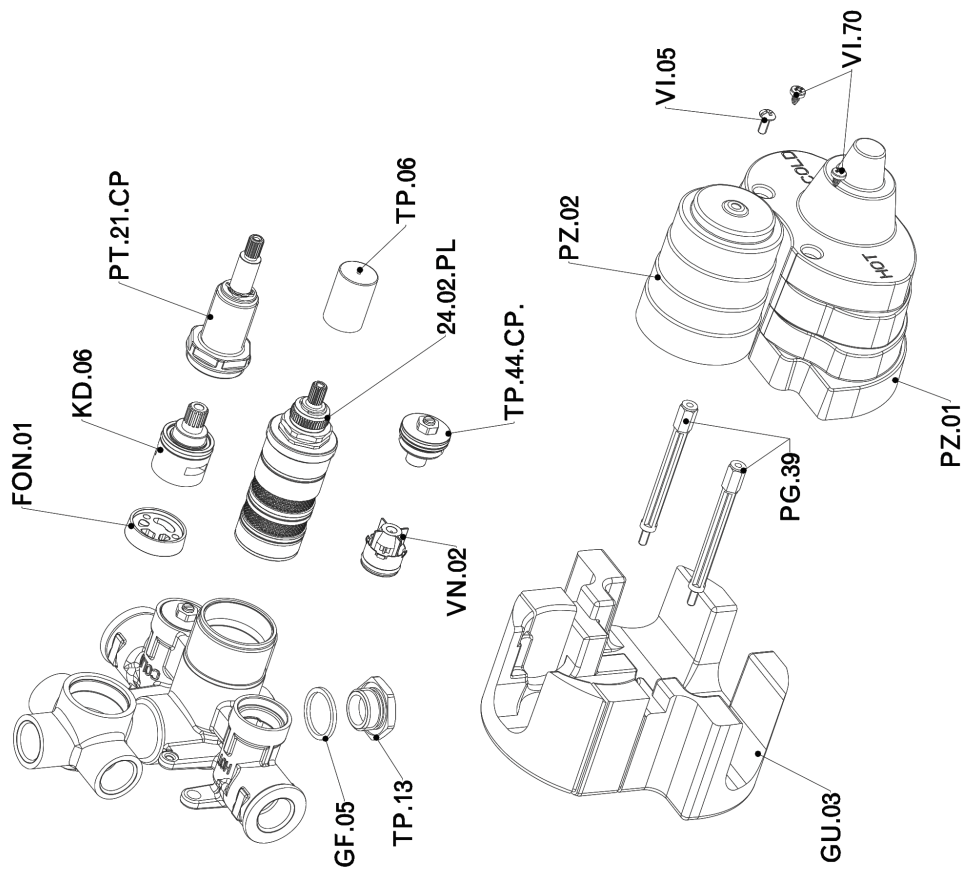

## Concealed thermostatic shower valve, 3-outlets CONCEALED\_ZA018201

MODEL **ZA018201**

Concealed thermostatic shower valve, 3-outlets, with 1/2" 3 outlet deviastop cartridge, without trim kit

AVAILABLE FINISHINGS

CHARACTERISTICS

Concealed **1**  
 Cartridge Spare Parts **24.04A.PP**  
**8x20 Plus P Thermostatic Valve**

Piastra/Plate/Plaque/Platte/Placa  
 2-3mm: XX 25-40 YY 76-91  
 10 mm: XX 16-31 YY 65-80

### DeviaStop

The Cisal Devia Stop technology allows to adjust the water flow and to direct it to the selected output point (overhead soaker, hand shower, etc).

## Concealed thermostatic shower valve, 3-outlets CONCEALED\_ZA018201

ZA018201

<https://en.cisal.it/concealed-thermostatic-shower-valve-3-outlets-concealed-za018201>

2024-12-22