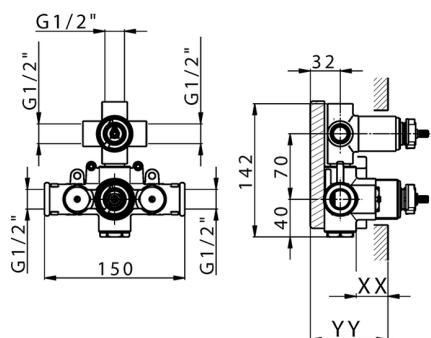

## Concealed thermostatic shower valve, 3-outlets CONCEALED\_ZA018201

MODEL **ZA018201**

Concealed thermostatic shower valve, 3-outlets, with 1/2" 3 outlet deviastop cartridge, without trim kit

AVAILABLE FINISHINGS

CHARACTERISTICS

Concealed **1**  
 Cartridge Spare Parts **24.04A.PP**  
**8x20 Plus P Thermostatic Valve**

Piastra/Plate/Plaque/Platte/Placa  
 2-3mm: XX 25-40 YY 76-91  
 10 mm: XX 16-31 YY 65-80