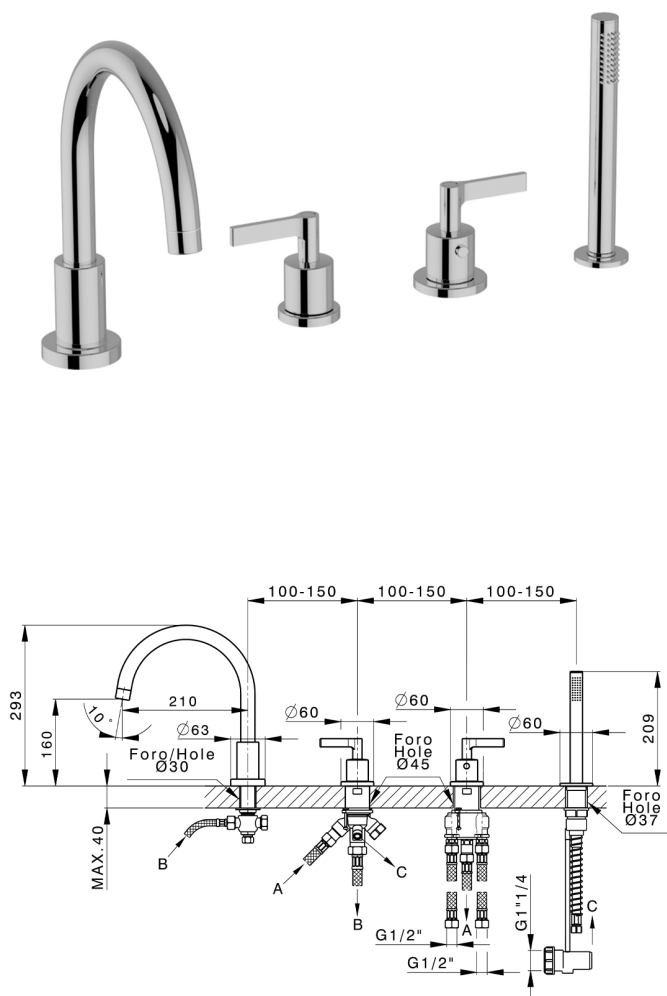

Thermostatic deck-mounted 4-hole mixer GRACE_GLT76010

MODEL **GLT76010**

Thermostatic deck-mounted 4-hole mixer, 2 outlet diverter, 22,5 mm Brass One Spray handshower, 150 cm pull-out flexible hose

AVAILABLE FINISHINGS

-  **21** 21 Chrome
-  **2F** 2F Brushed Nickel
-  **2W** 2W Brushed Gold
-  **5H** 5H Dark Brass Brushed
-  **5L** 5L Brushed Black Titanium
-  **6T** 6T Chrome/Matt Black

CHARACTERISTICS

Cartridge Spare Parts **24.04A.PP**

8x20 Plus P Thermostatic Valve

2026-06-14