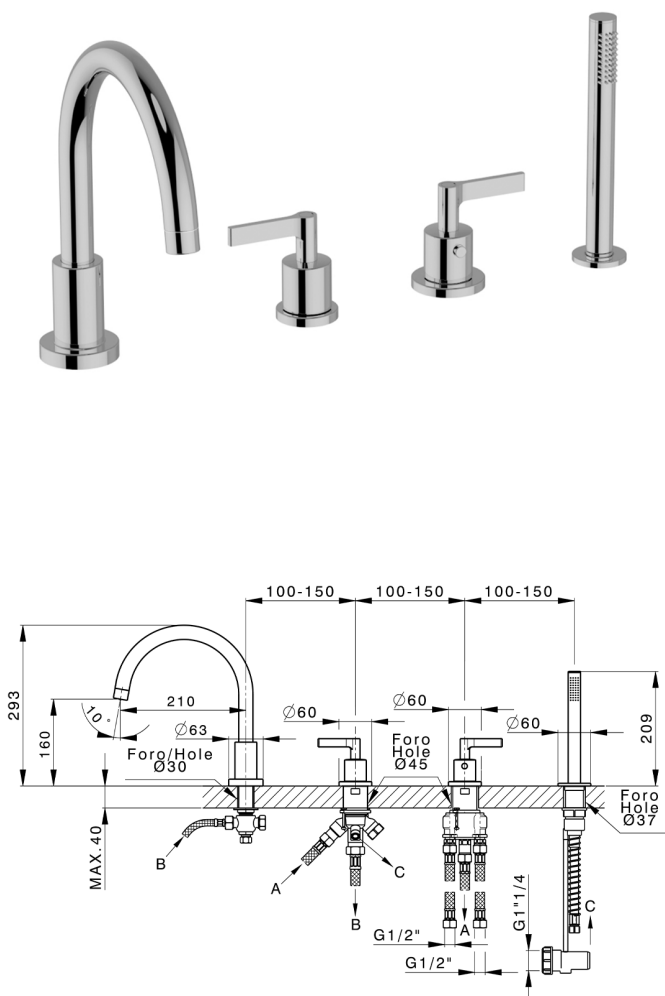

Thermostatic deck-mounted 4-hole mixer GRACE_GLT76010

MODEL **GLT76010**

Thermostatic deck-mounted 4-hole mixer, 2 outlet diverter, 22,5 mm Brass One Spray handshower, 150 cm pull-out flexible hose

AVAILABLE FINISHINGS

-  **21** 21 Chrome
-  **2F** 2F Brushed Nickel
-  **2W** 2W Brushed Gold
-  **5H** 5H Dark Brass Brushed
-  **5L** 5L Brushed Black Titanium
-  **6T** 6T Chrome/Matt Black

CHARACTERISTICS

Cartridge Spare Parts **24.04A.PP**

8x20 Plus P Thermostatic Valve

2026-04-08