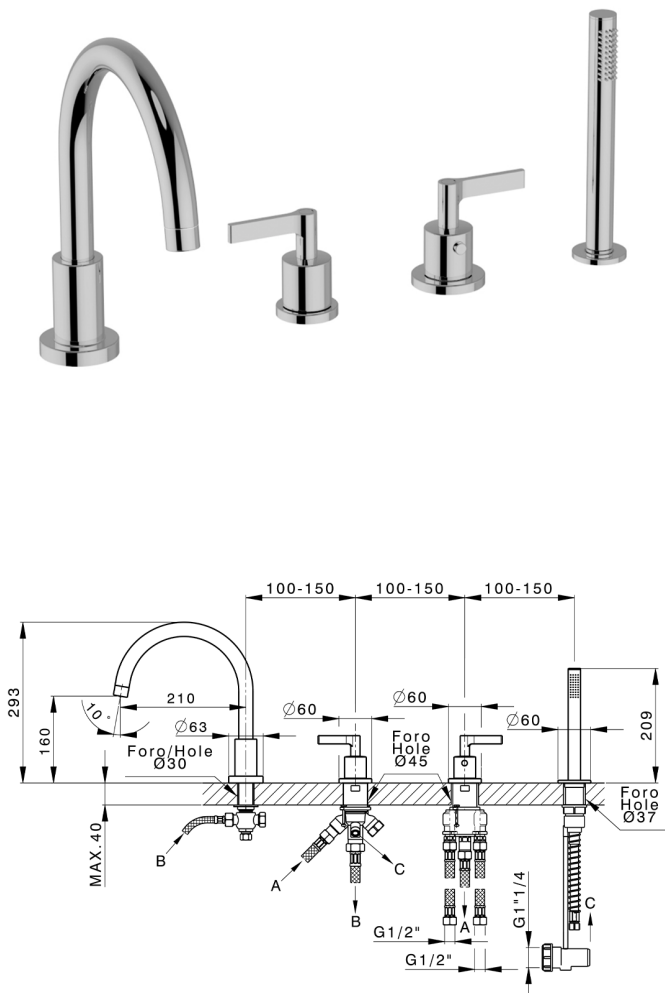

Thermostatic deck-mounted 4-hole mixer GRACE_GLT76010

MODEL **GLT76010**

Thermostatic deck-mounted 4-hole mixer, 2 outlet diverter, 22,5 mm Brass One Spray handshower, 150 cm pull-out flexible hose

AVAILABLE FINISHINGS

-  **21** 21 Chrome
-  **2F** 2F Brushed Nickel
-  **2W** 2W Brushed Gold
-  **5H** 5H Dark Brass Brushed
-  **5L** 5L Brushed Black Titanium
-  **6T** 6T Chrome/Matt Black

CHARACTERISTICS

Cartridge Spare Parts **24.04A.PP**

8x20 Plus P Thermostatic Valve

2026-04-29