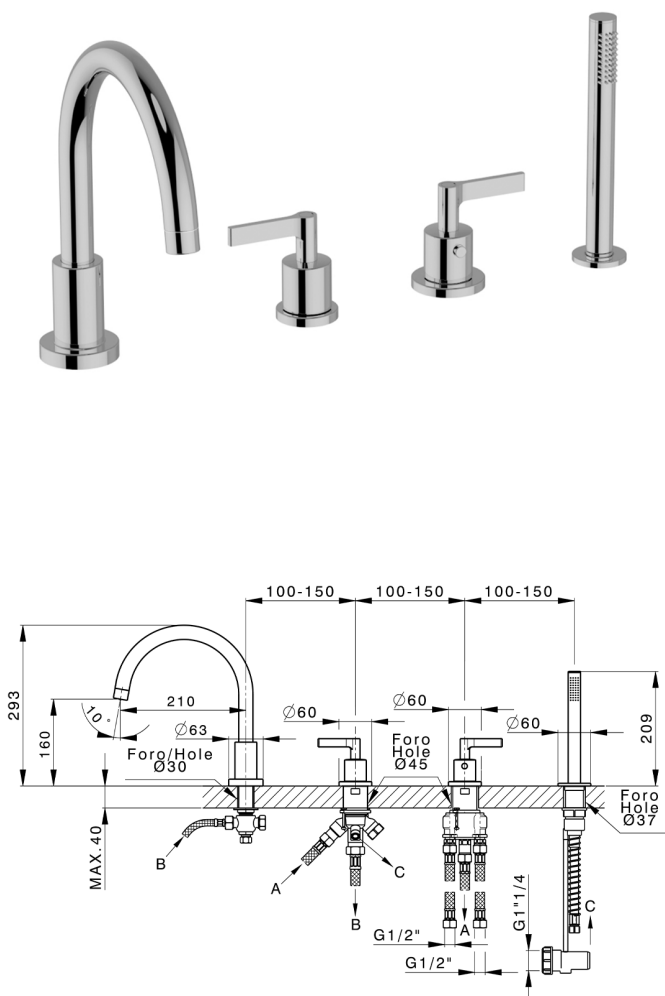

Thermostatic deck-mounted 4-hole mixer GRACE_GLT76010

MODEL **GLT76010**

Thermostatic deck-mounted 4-hole mixer, 2 outlet diverter, 22,5 mm Brass One Spray handshower, 150 cm pull-out flexible hose

AVAILABLE FINISHINGS

-  **21** 21 Chrome
-  **2F** 2F Brushed Nickel
-  **2W** 2W Brushed Gold
-  **5H** 5H Dark Brass Brushed
-  **5L** 5L Brushed Black Titanium
-  **6T** 6T Chrome/Matt Black

CHARACTERISTICS

Cartridge Spare Parts **24.04A.PP**

8x20 Plus P Thermostatic Valve

2026-06-14