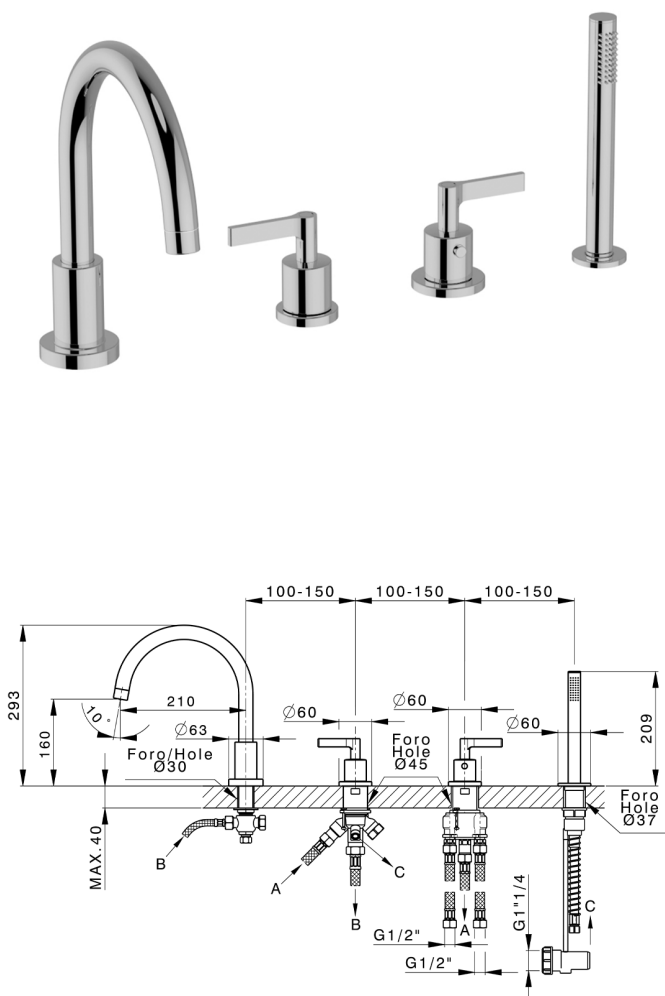

Thermostatic deck-mounted 4-hole mixer GRACE_GLT76010

MODEL **GLT76010**

Thermostatic deck-mounted 4-hole mixer, 2 outlet diverter, 22,5 mm Brass One Spray handshower, 150 cm pull-out flexible hose

AVAILABLE FINISHINGS

-  **21** 21 Chrome
-  **2F** 2F Brushed Nickel
-  **2W** 2W Brushed Gold
-  **5H** 5H Dark Brass Brushed
-  **5L** 5L Brushed Black Titanium
-  **6T** 6T Chrome/Matt Black

CHARACTERISTICS

Cartridge Spare Parts **24.04A.PP**

8x20 Plus P Thermostatic Valve

2026-05-19