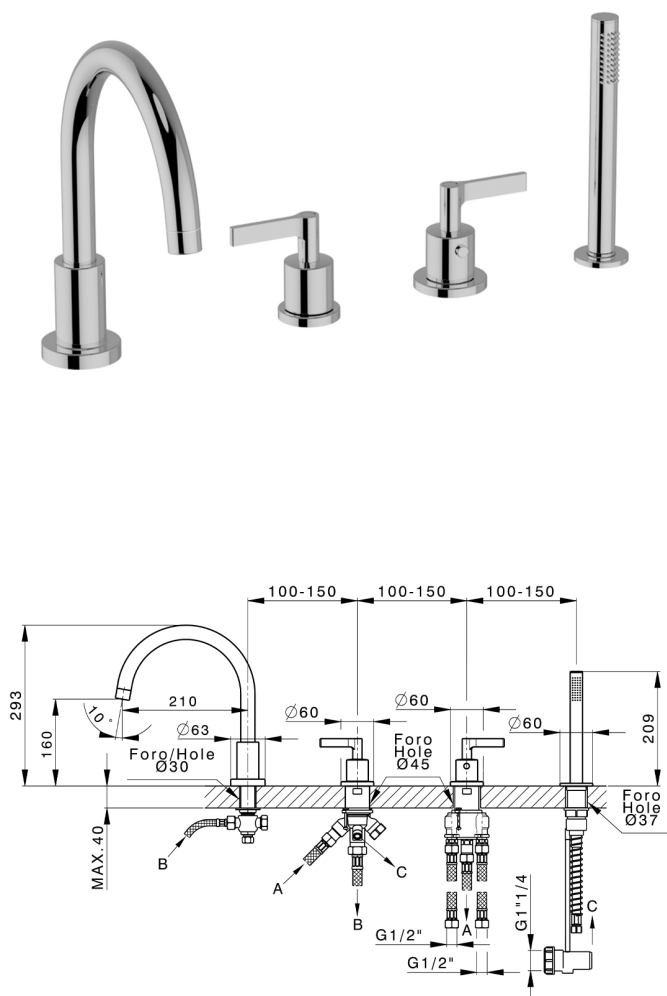

Thermostatic deck-mounted 4-hole mixer GRACE_GLT76010

MODEL **GLT76010**

Thermostatic deck-mounted 4-hole mixer, 2 outlet diverter, 22,5 mm Brass One Spray handshower, 150 cm pull-out flexible hose

AVAILABLE FINISHINGS

-  **21** 21 Chrome
-  **2F** 2F Brushed Nickel
-  **2W** 2W Brushed Gold
-  **5H** 5H Dark Brass Brushed
-  **5L** 5L Brushed Black Titanium
-  **6T** 6T Chrome/Matt Black

CHARACTERISTICS

Cartridge Spare Parts **24.04A.PP**

8x20 Plus P Thermostatic Valve

2026-04-29