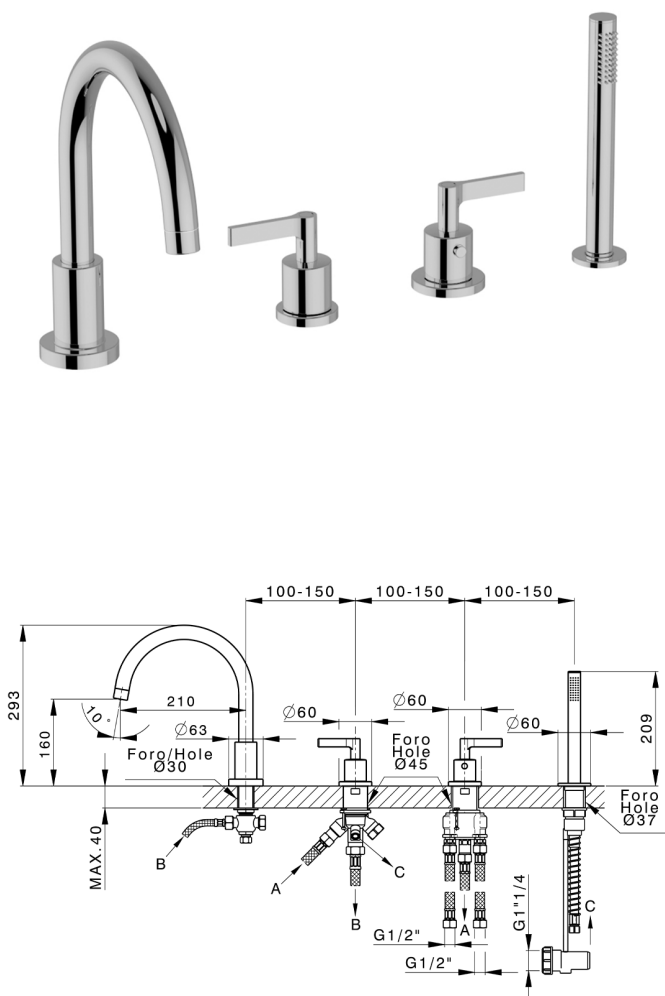

Thermostatic deck-mounted 4-hole mixer GRACE_GLT76010

MODEL **GLT76010**

Thermostatic deck-mounted 4-hole mixer, 2 outlet diverter, 22,5 mm Brass One Spray handshower, 150 cm pull-out flexible hose

AVAILABLE FINISHINGS

-  **21** 21 Chrome
-  **2F** 2F Brushed Nickel
-  **2W** 2W Brushed Gold
-  **5H** 5H Dark Brass Brushed
-  **5L** 5L Brushed Black Titanium
-  **6T** 6T Chrome/Matt Black

CHARACTERISTICS

Cartridge Spare Parts **24.04A.PP**

8x20 Plus P Thermostatic Valve

2026-04-28