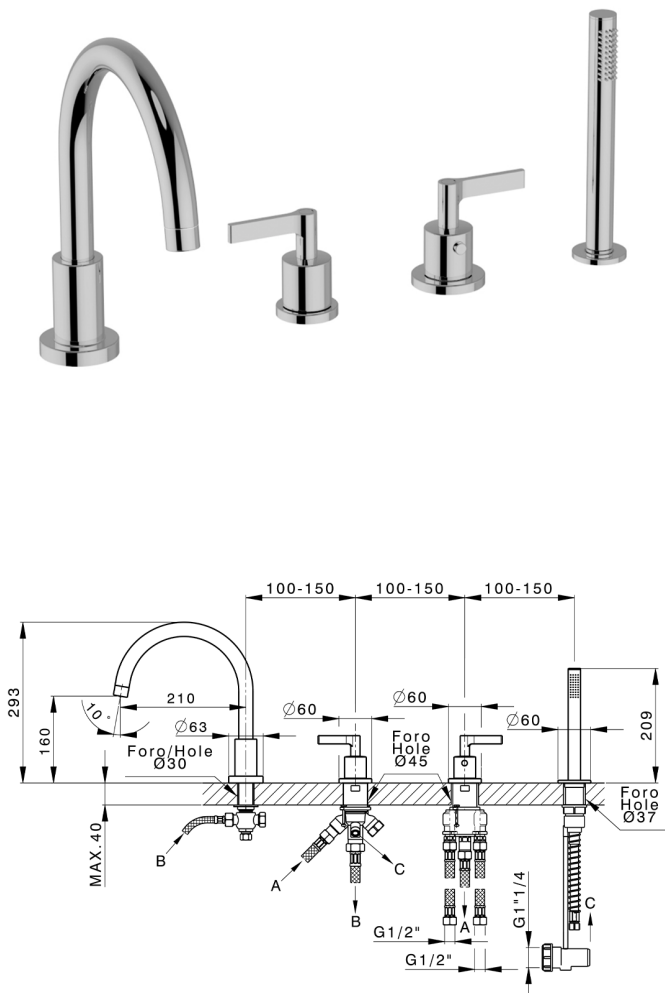

Thermostatic deck-mounted 4-hole mixer GRACE_GLT76010

MODEL **GLT76010**

Thermostatic deck-mounted 4-hole mixer, 2 outlet diverter, 22,5 mm Brass One Spray handshower, 150 cm pull-out flexible hose

AVAILABLE FINISHINGS

-  **21** 21 Chrome
-  **2F** 2F Brushed Nickel
-  **2W** 2W Brushed Gold
-  **5H** 5H Dark Brass Brushed
-  **5L** 5L Brushed Black Titanium
-  **6T** 6T Chrome/Matt Black

CHARACTERISTICS

Cartridge Spare Parts **24.04A.PP**

8x20 Plus P Thermostatic Valve

2026-06-13