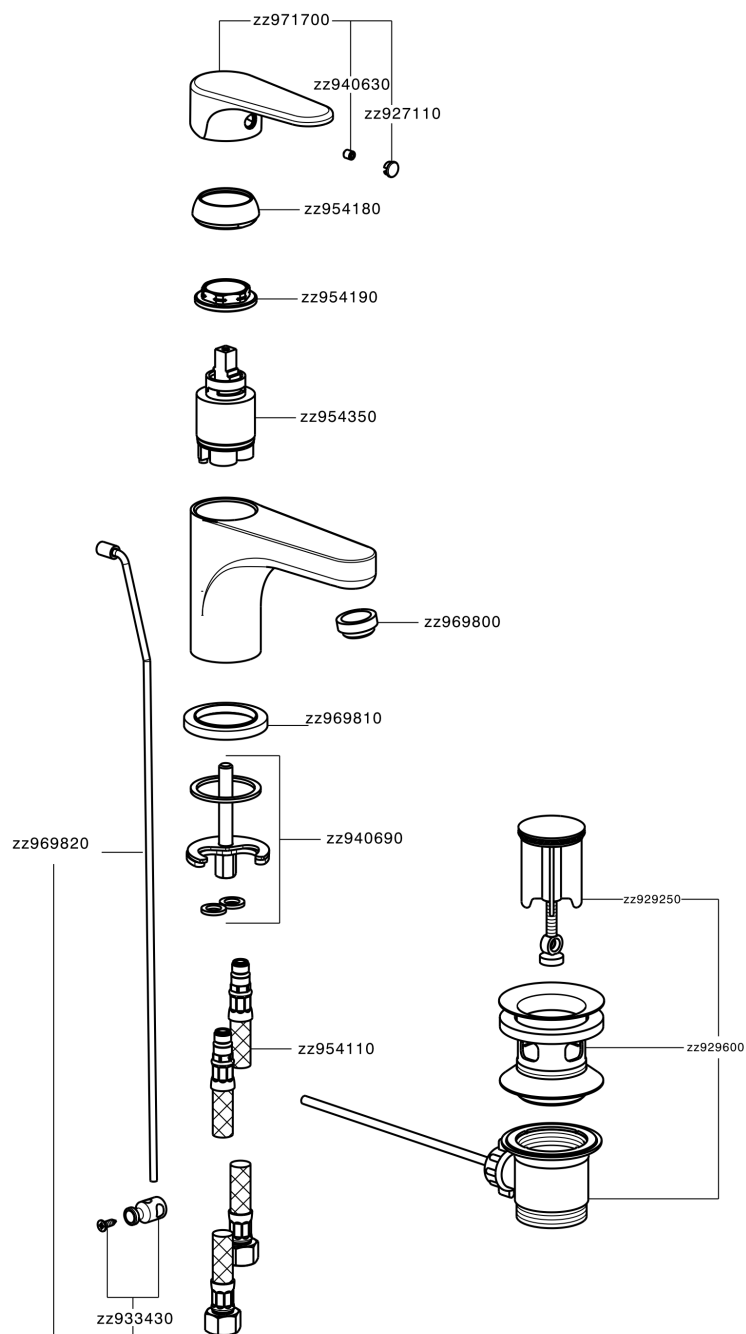

## Single lever washbasin mixer ALMA\_A3000510

A3000510

<https://en.cisal.it/single-lever-washbasin-mixer-alma-a3000510>

2026-06-13