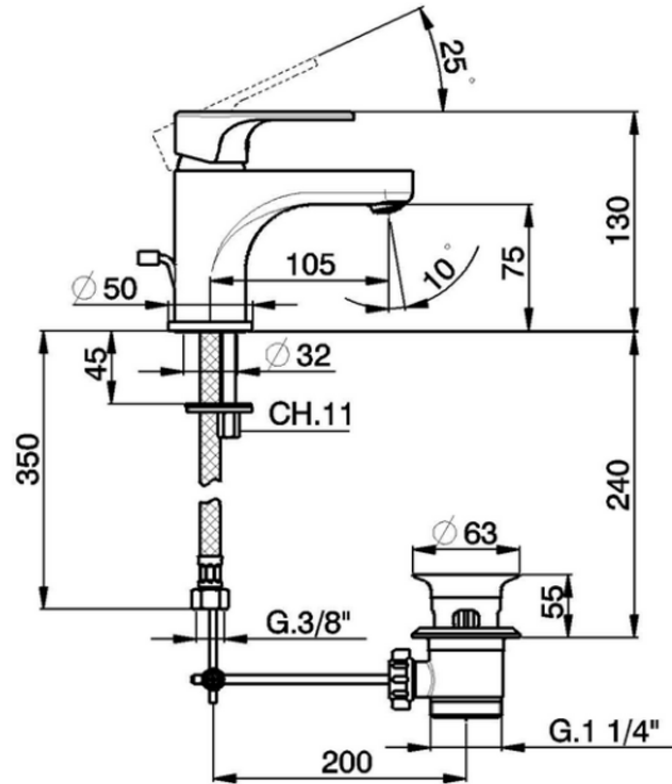

## Single lever washbasin mixer ALMA\_A3000510

A3000510

<https://en.cisal.it/single-lever-washbasin-mixer-alma-a3000510>

2026-04-29