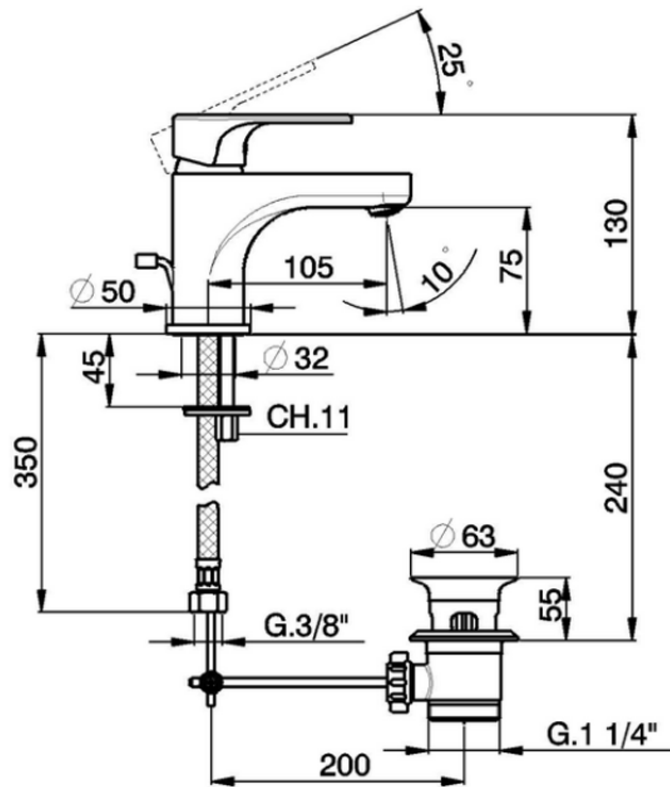

## Single lever washbasin mixer ALMA\_A3000510

A3000510

<https://en.cisal.it/single-lever-washbasin-mixer-alma-a3000510>

2026-06-13