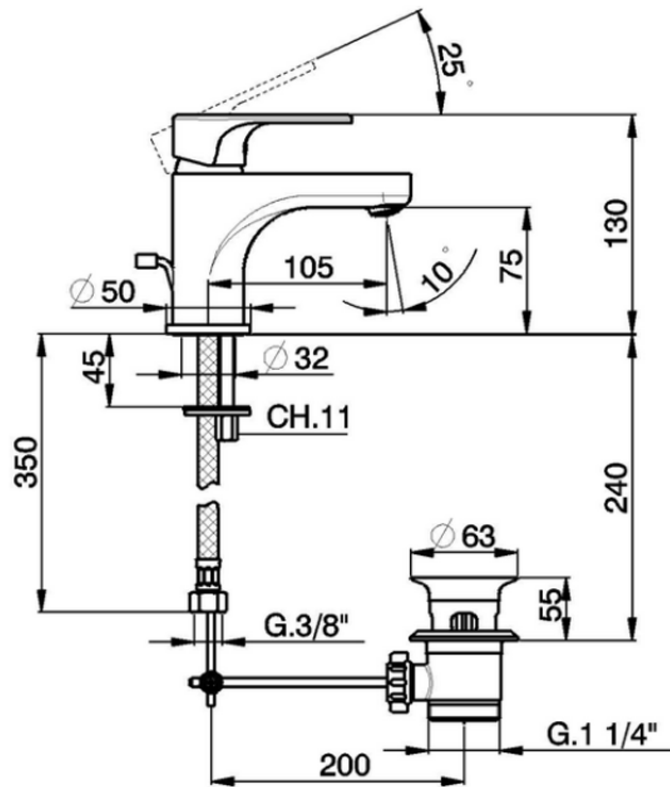

Single lever washbasin mixer ALMA_A3000510

A3000510

<https://en.cisal.it/single-lever-washbasin-mixer-alma-a3000510>

2026-04-09