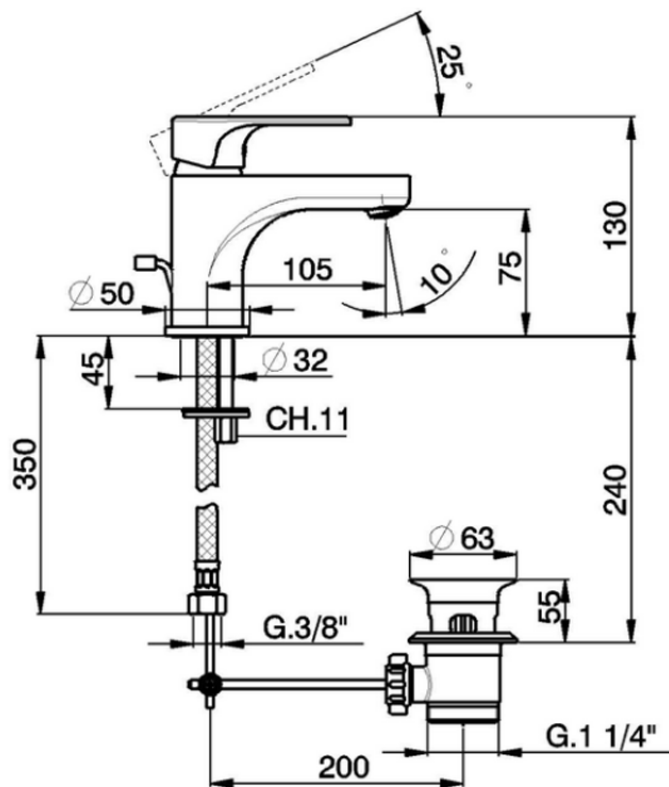

Single lever washbasin mixer ALMA_A3000510

A3000510

<https://en.cisal.it/single-lever-washbasin-mixer-alma-a3000510>

2026-04-29