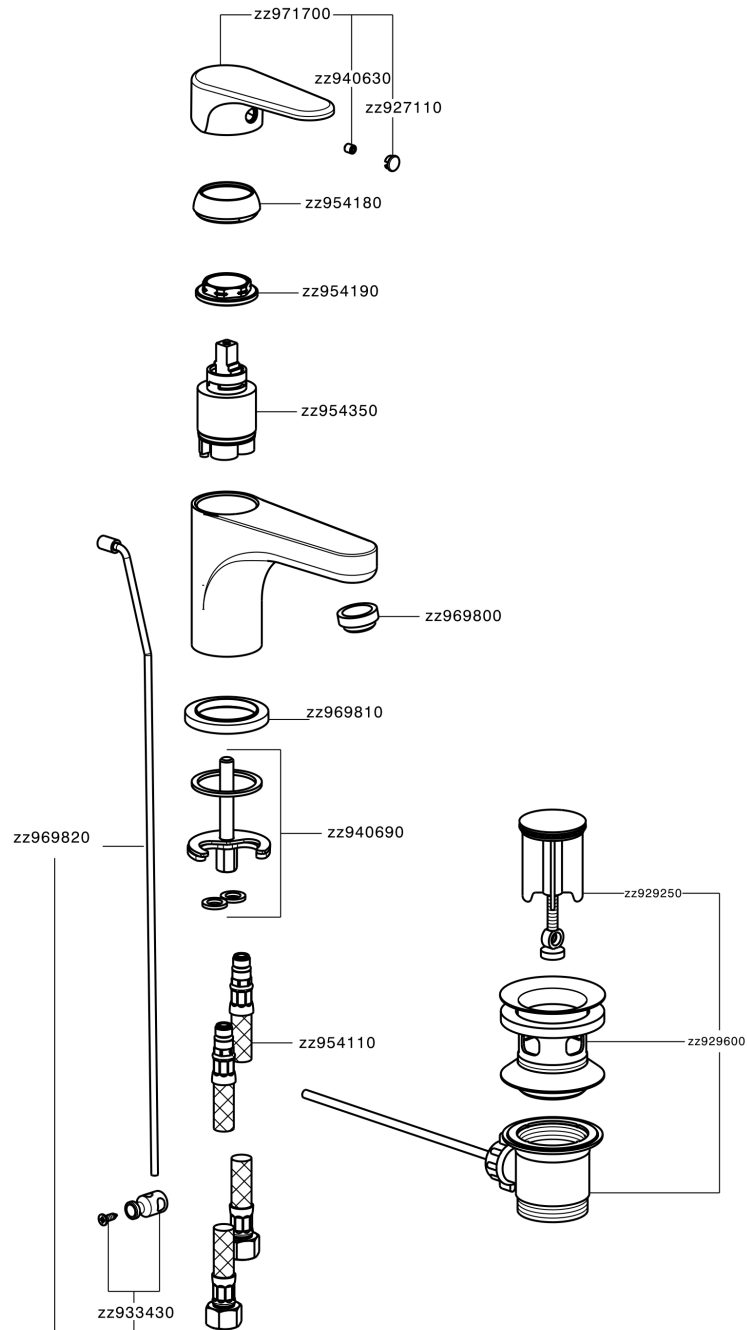

Single lever washbasin mixer ALMA_A3000510

A3000510

<https://en.cisal.it/single-lever-washbasin-mixer-alma-a3000510>

2026-06-14