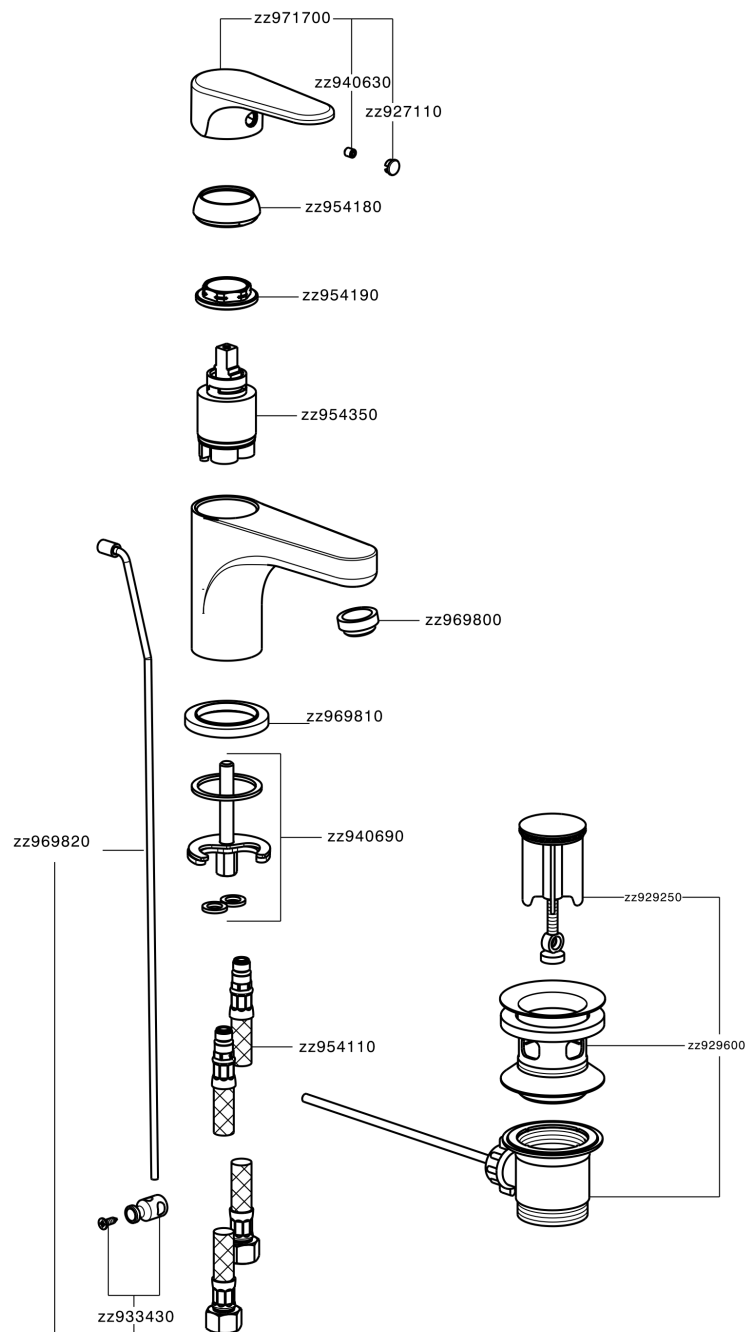

Single lever washbasin mixer ALMA_A3000510

A3000510

<https://en.cisal.it/single-lever-washbasin-mixer-alma-a3000510>

2026-04-30