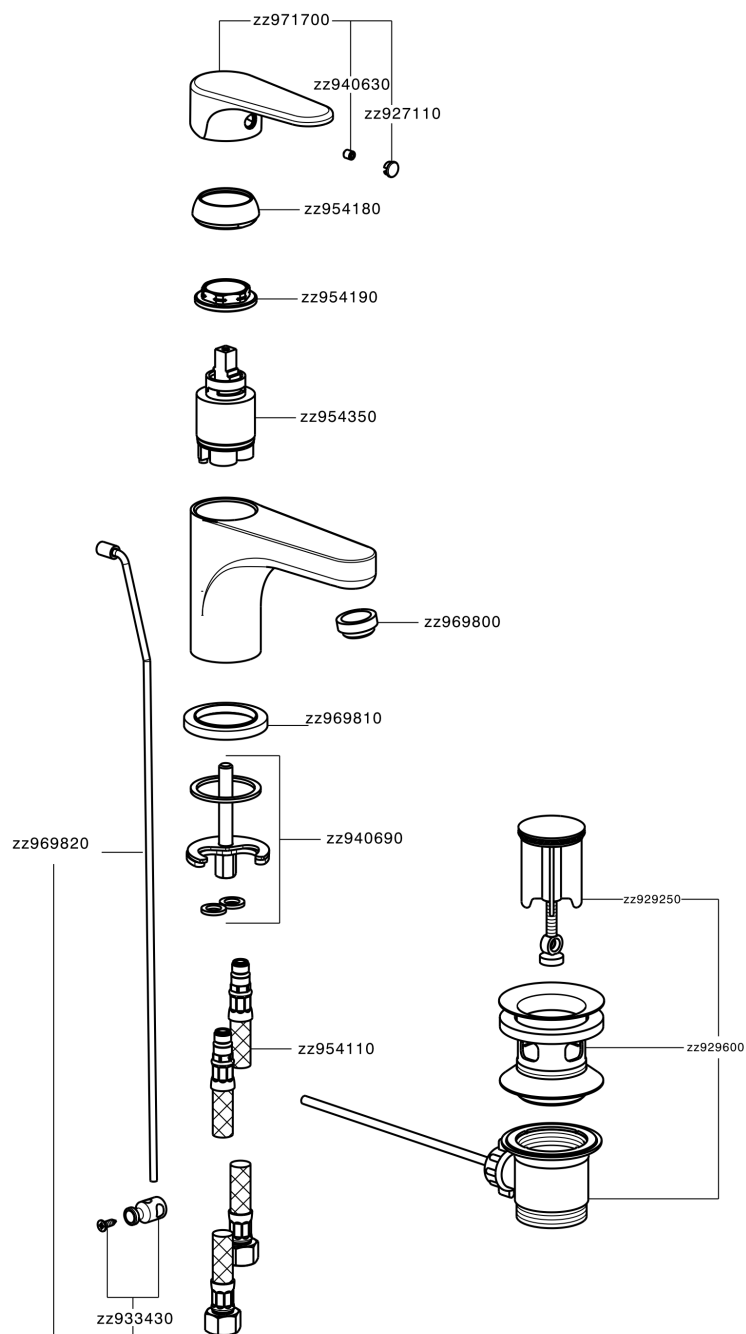

Single lever washbasin mixer ALMA_A3000510

A3000510

<https://en.cisal.it/single-lever-washbasin-mixer-alma-a3000510>

2026-05-20