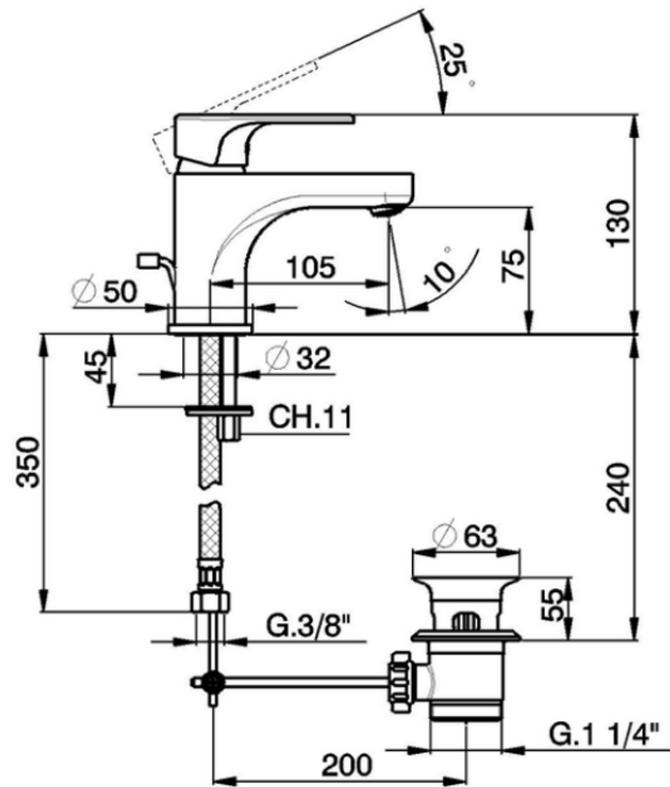

Single lever washbasin mixer ALMA_A3000510

A3000510

<https://en.cisal.it/single-lever-washbasin-mixer-alma-a3000510>

2026-04-09