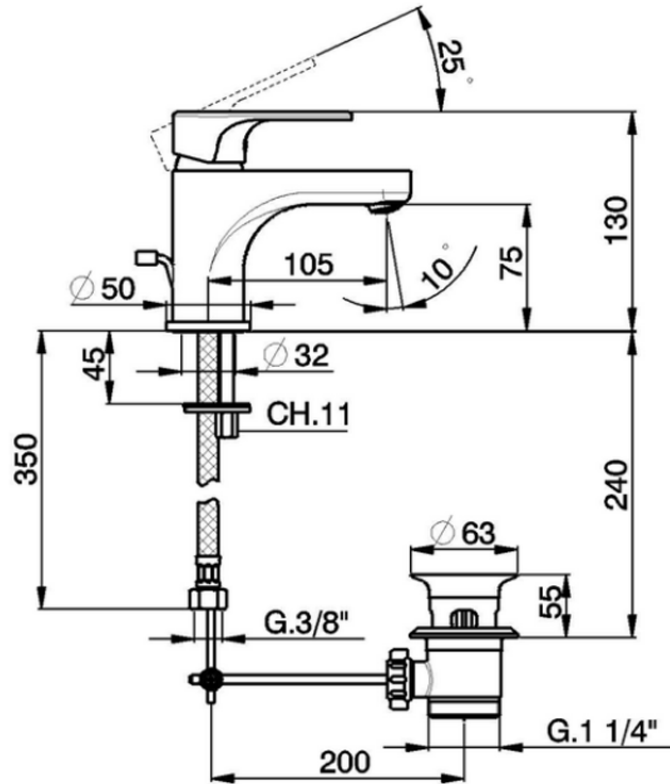

Single lever washbasin mixer ALMA_A3000510

A3000510

<https://en.cisal.it/single-lever-washbasin-mixer-alma-a3000510>

2026-04-30