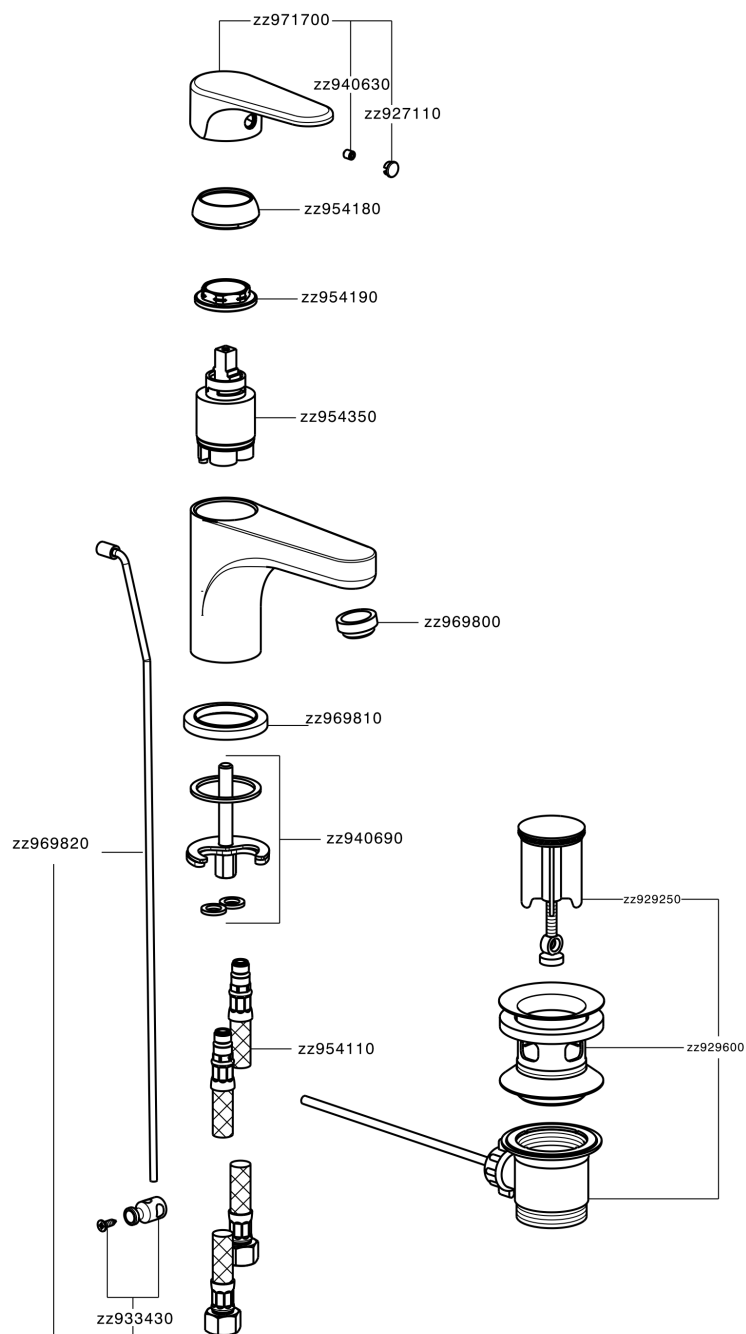

Single lever washbasin mixer ALMA_A3000510

A3000510

<https://en.cisal.it/single-lever-washbasin-mixer-alma-a3000510>

2026-04-09