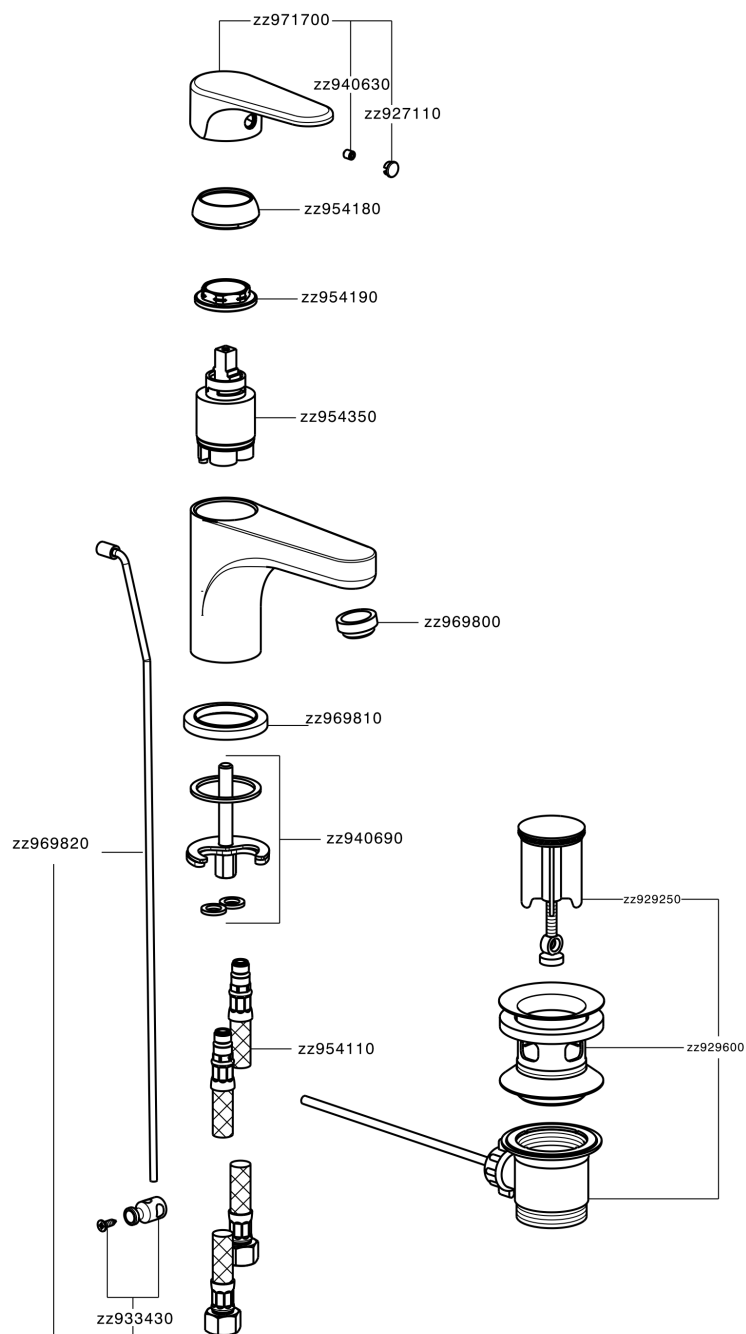

Single lever washbasin mixer ALMA_A3000510

A3000510

<https://en.cisal.it/single-lever-washbasin-mixer-alma-a3000510>

2026-04-30