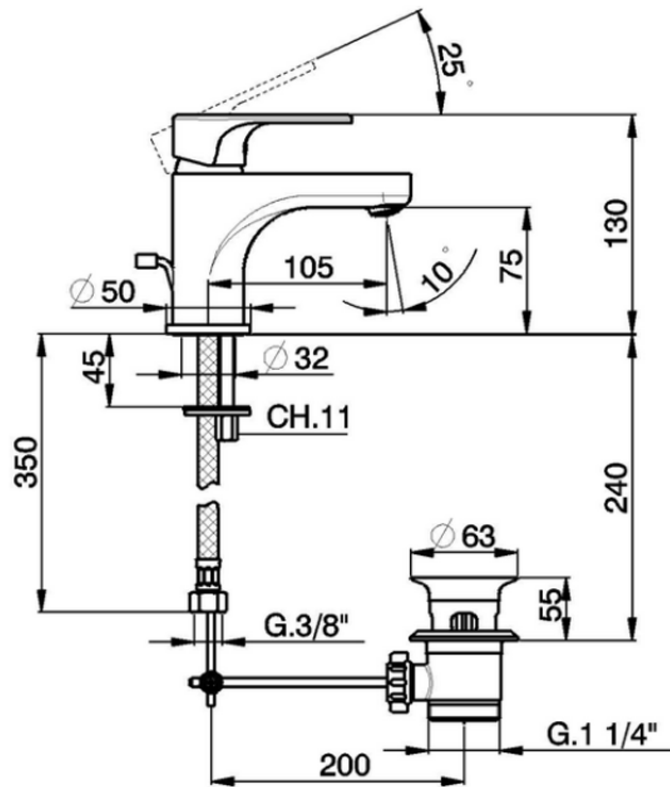

Single lever washbasin mixer ALMA_A3000510

A3000510

<https://en.cisal.it/single-lever-washbasin-mixer-alma-a3000510>

2026-05-04