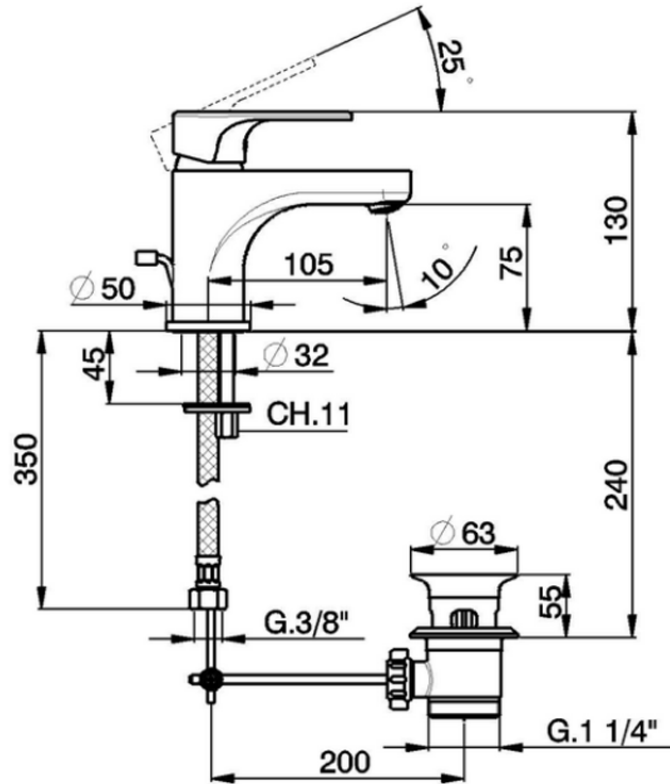

Single lever washbasin mixer ALMA_A3000510

A3000510

<https://en.cisal.it/single-lever-washbasin-mixer-alma-a3000510>

2026-06-14