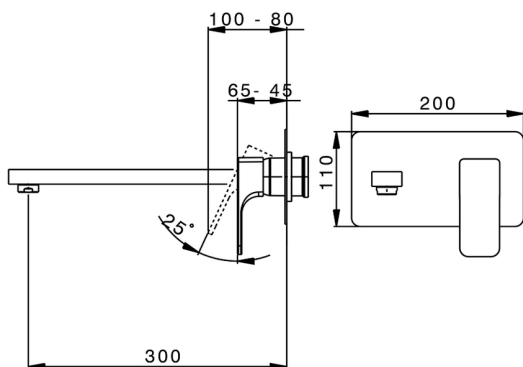

CHARACTERISTICS

Installation **Concealed**
Required concealed parts **ZA002450**

2026-04-06