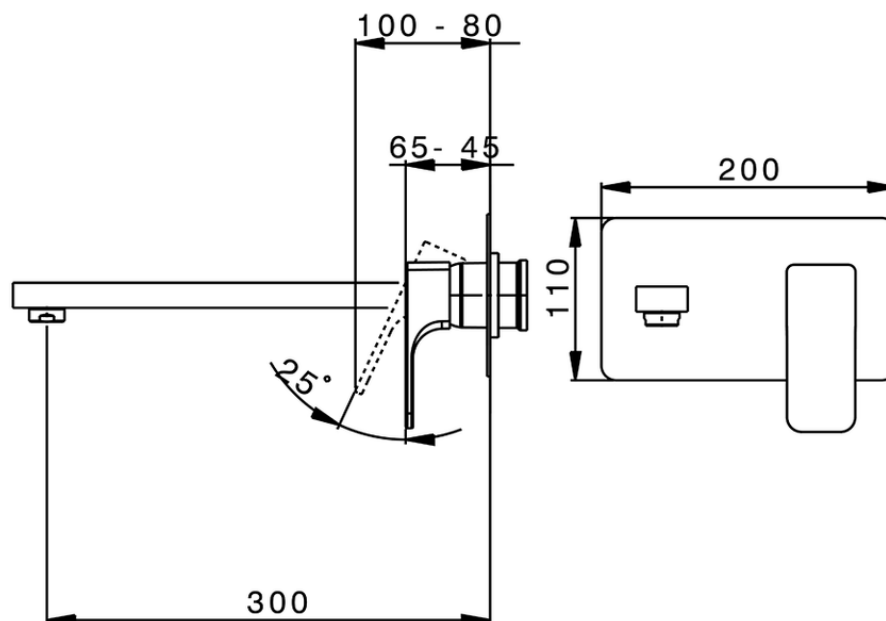

Exposed part for single lever washbasin valve CUBIC_CU005514

CU005514

<https://en.cisal.it/exposed-part-for-single-lever-washbasin-valve-cubic-cu005514>

2026-05-20