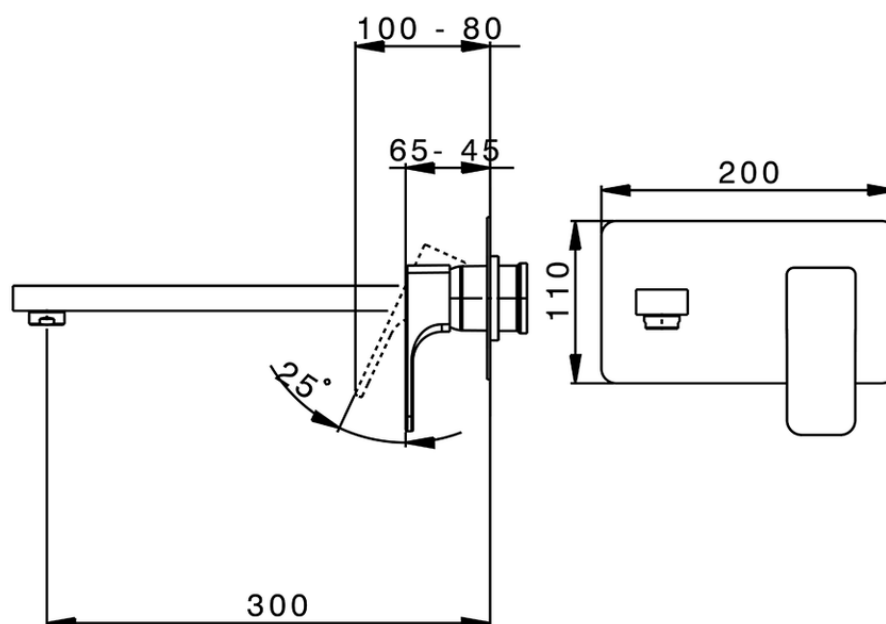

**Exposed part for single lever washbasin valve CUBIC\_CU005514**

CU005514

<https://en.cisal.it/exposed-part-for-single-lever-washbasin-valve-cubic-cu005514>

2026-06-14