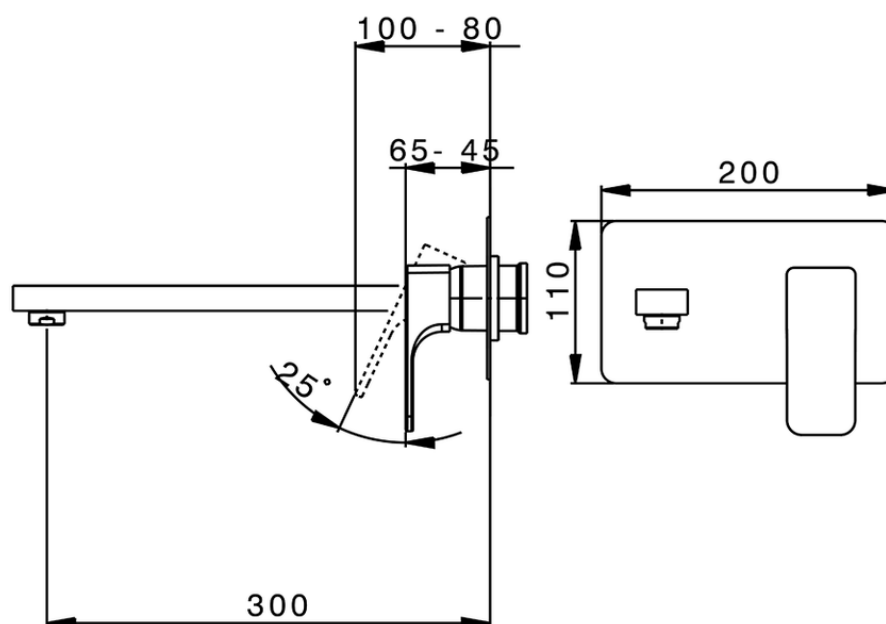

Exposed part for single lever washbasin valve CUBIC_CU005514

CU005514

<https://en.cisal.it/exposed-part-for-single-lever-washbasin-valve-cubic-cu005514>

2026-04-06