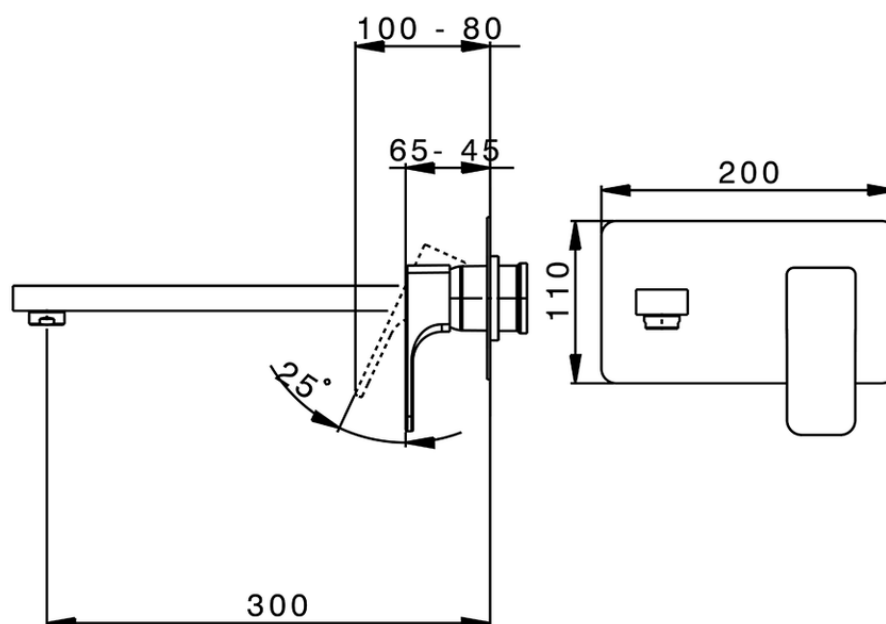

Exposed part for single lever washbasin valve CUBIC_CU005514

CU005514

<https://en.cisal.it/exposed-part-for-single-lever-washbasin-valve-cubic-cu005514>

2026-04-29