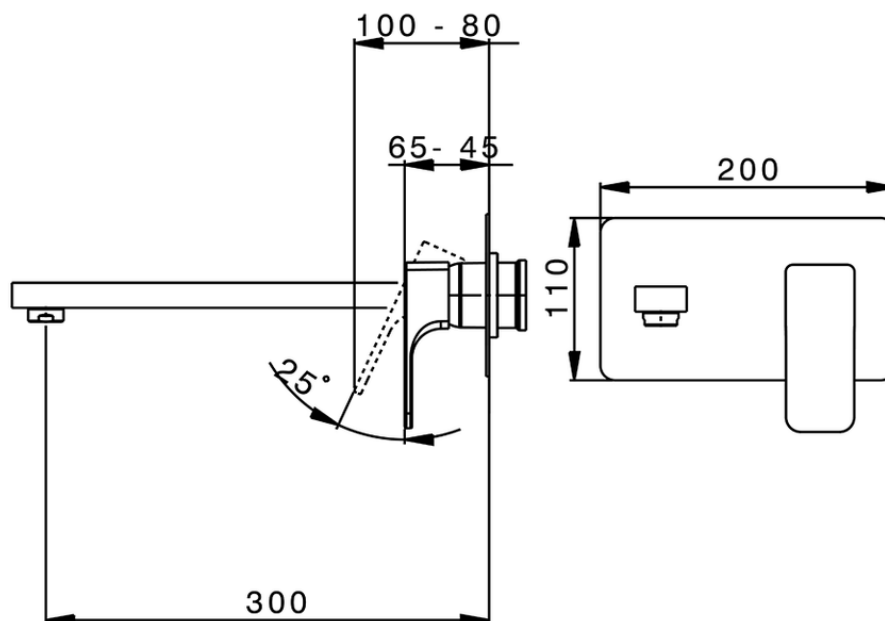

Exposed part for single lever washbasin valve CUBIC_CU005514

CU005514

<https://en.cisal.it/exposed-part-for-single-lever-washbasin-valve-cubic-cu005514>

2026-06-13