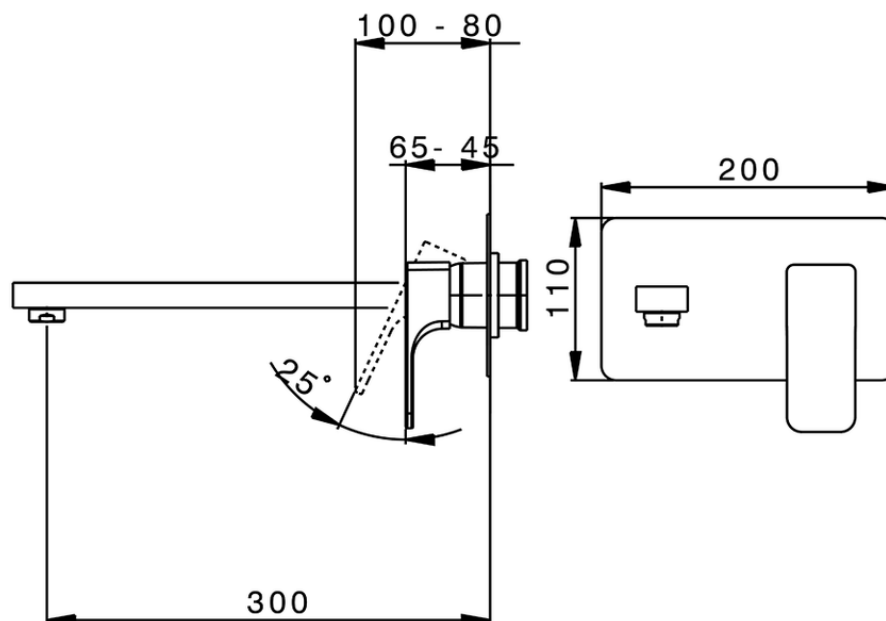

**Exposed part for single lever washbasin valve CUBIC\_CU005514**

CU005514

<https://en.cisal.it/exposed-part-for-single-lever-washbasin-valve-cubic-cu005514>

2026-05-20