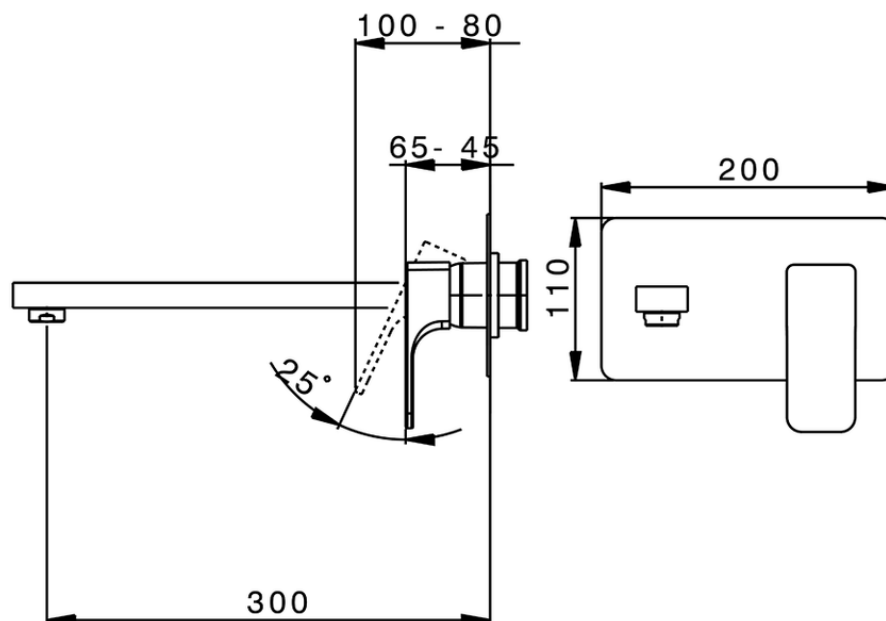

**Exposed part for single lever washbasin valve CUBIC\_CU005514**

CU005514

<https://en.cisal.it/exposed-part-for-single-lever-washbasin-valve-cubic-cu005514>

2026-04-05