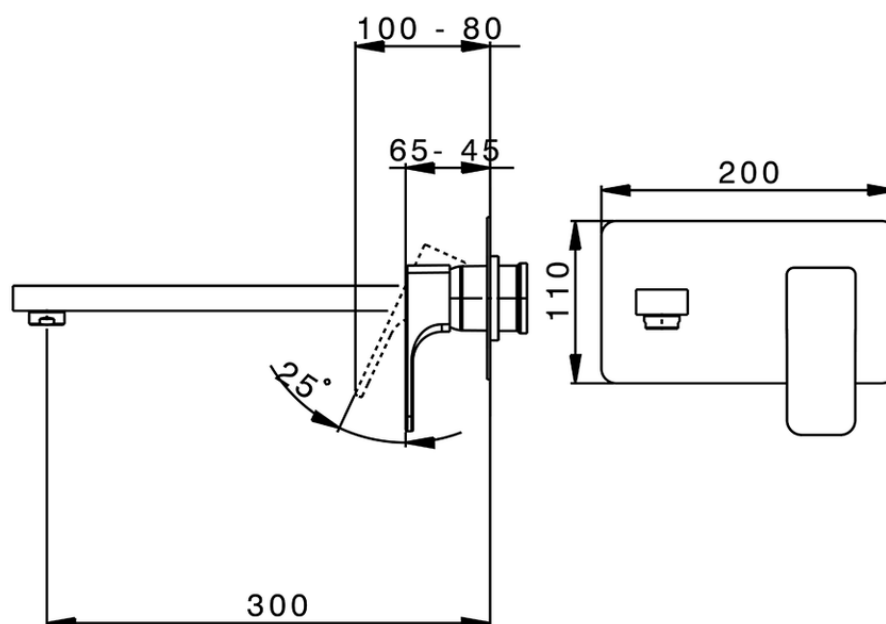

Exposed part for single lever washbasin valve CUBIC_CU005514

CU005514

<https://en.cisal.it/exposed-part-for-single-lever-washbasin-valve-cubic-cu005514>

2026-06-13