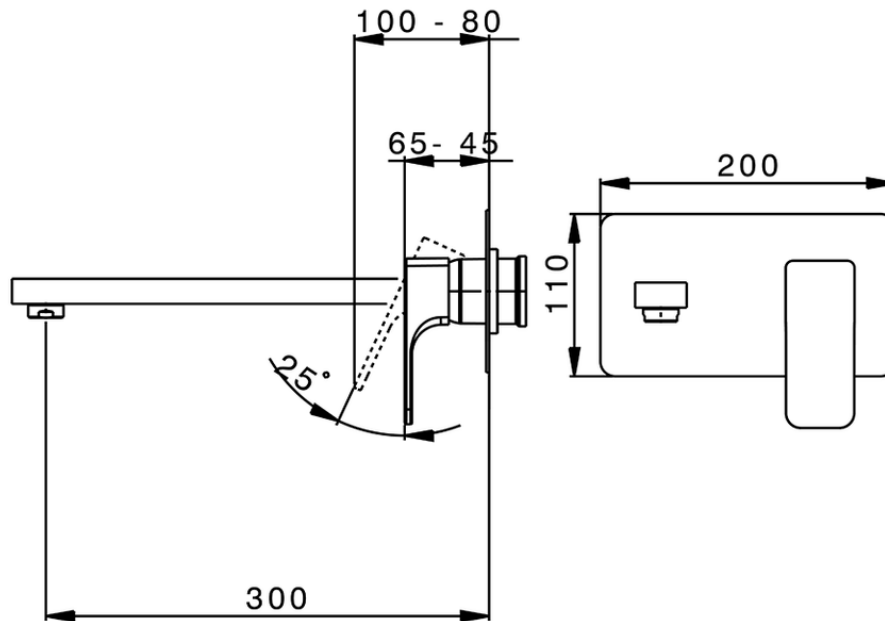

Exposed part for single lever washbasin valve CUBIC_CU005514

CU005514

<https://en.cisal.it/exposed-part-for-single-lever-washbasin-valve-cubic-cu005514>

2026-04-30