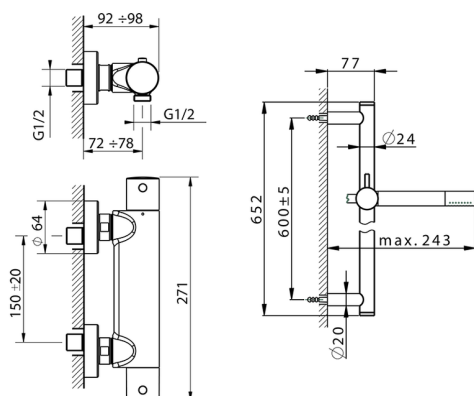

Thermostatic shower mixer with sliding bar SLIM_SMS01010

MODEL **SMS01010**

Thermostatic shower mixer with sliding bar, 60 cm slide rail kit with sliding bracket, Brass minimalistic one spray handshower, 150 cm SUPREME smooth flexible hose

AVAILABLE FINISHINGS

-  **21** 21 Chrome
-  **2B** 2B Polished Nickel
-  **40** 40 Matt Black
-  **4Q** 4Q Matt White

CHARACTERISTICS

Cartridge Spare Parts **24.04A.PP**
8x20 Plus P Thermostatic Valve

Thermostatic