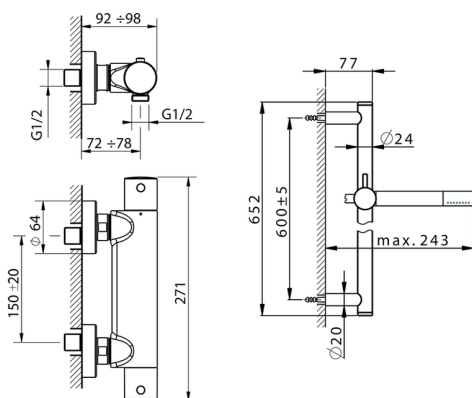

Thermostatic shower mixer with sliding bar SLIM_SMS01010

MODEL **SMS01010**

Thermostatic shower mixer with sliding bar, 60 cm slide rail kit with sliding bracket, Brass minimalistic one spray handshower, 150 cm SUPREME smooth flexible hose

AVAILABLE FINISHINGS

-  **21** 21 Chrome
-  **2B** 2B Polished Nickel
-  **40** 40 Matt Black
-  **4Q** 4Q Matt White

CHARACTERISTICS

Cartridge Spare Parts **24.04A.PP**
8x20 Plus P Thermostatic Valve

Thermostatic