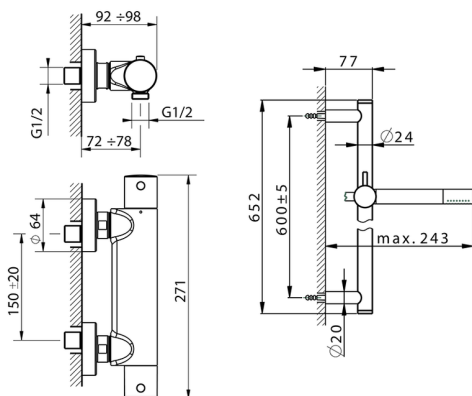

## Thermostatic shower mixer with sliding bar SLIM\_SMS01010

MODEL **SMS01010**

Thermostatic shower mixer with sliding bar, 60 cm slide rail kit with sliding bracket, Brass minimalistic one spray handshower, 150 cm SUPREME smooth flexible hose

### CHARACTERISTICS

Cartridge Spare Parts **24.04A.PP**  
**8x20 Plus P Thermostatic Valve**