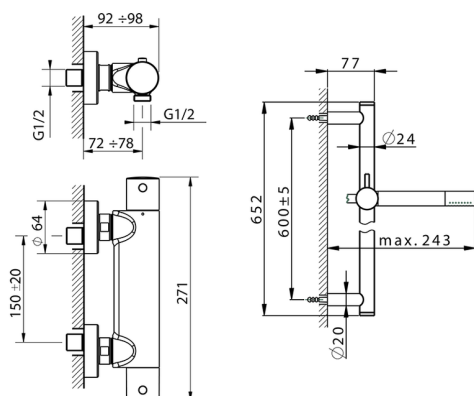

## Thermostatic shower mixer with sliding bar SLIM\_SMS01010

MODEL **SMS01010**

Thermostatic shower mixer with sliding bar, 60 cm slide rail kit with sliding bracket, Brass minimalistic one spray handshower, 150 cm SUPREME smooth flexible hose

### CHARACTERISTICS

Cartridge Spare Parts **24.04A.PP**  
**8x20 Plus P Thermostatic Valve**