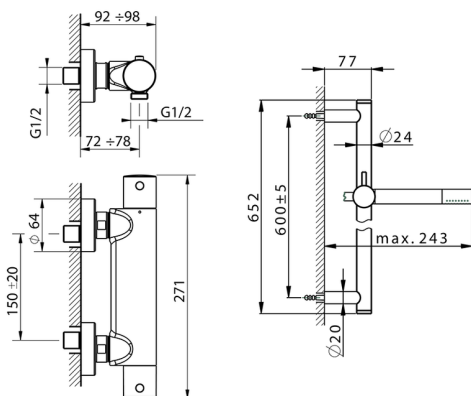

## Thermostatic shower mixer with sliding bar SLIM\_SMS01010

MODEL **SMS01010**

Thermostatic shower mixer with sliding bar, 60 cm slide rail kit with sliding bracket, Brass minimalistic one spray handshower, 150 cm SUPREME smooth flexible hose

### CHARACTERISTICS

Cartridge Spare Parts **24.04A.PP**  
**8x20 Plus P Thermostatic Valve**