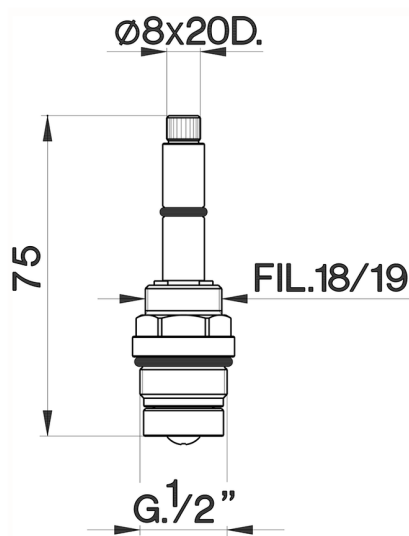

## 1/2 headvalve AR long SPARE PARTS\_ZZ928710

MODEL **ZZ928710**

1/2" headvalve "AR" long, for 3 hole mixers

AVAILABLE FINISHINGS

 **04** 04 Without finishing

CHARACTERISTICS

2026-05-01