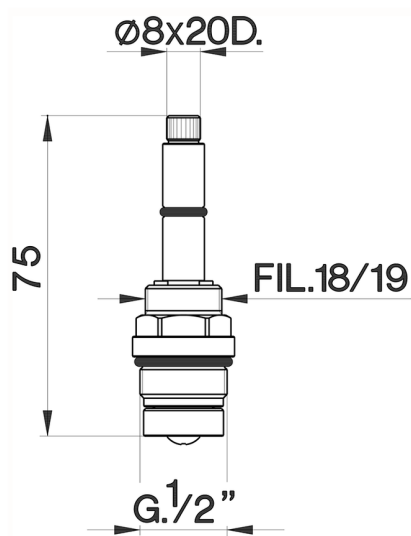

1/2 headvalve AR long SPARE PARTS_ZZ928710

MODEL **ZZ928710**

1/2" headvalve "AR" long, for 3 hole mixers

AVAILABLE FINISHINGS

 **04** 04 Without finishing

CHARACTERISTICS

2026-05-25