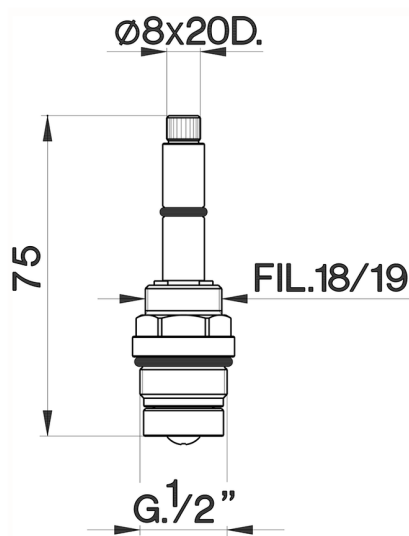

1/2" headvalve AR long SPARE PARTS_ZZ928710

MODEL **ZZ928710**

1/2" headvalve "AR" long, for 3 hole mixers

AVAILABLE FINISHINGS

 **04** 04 Without finishing

CHARACTERISTICS

2026-04-09