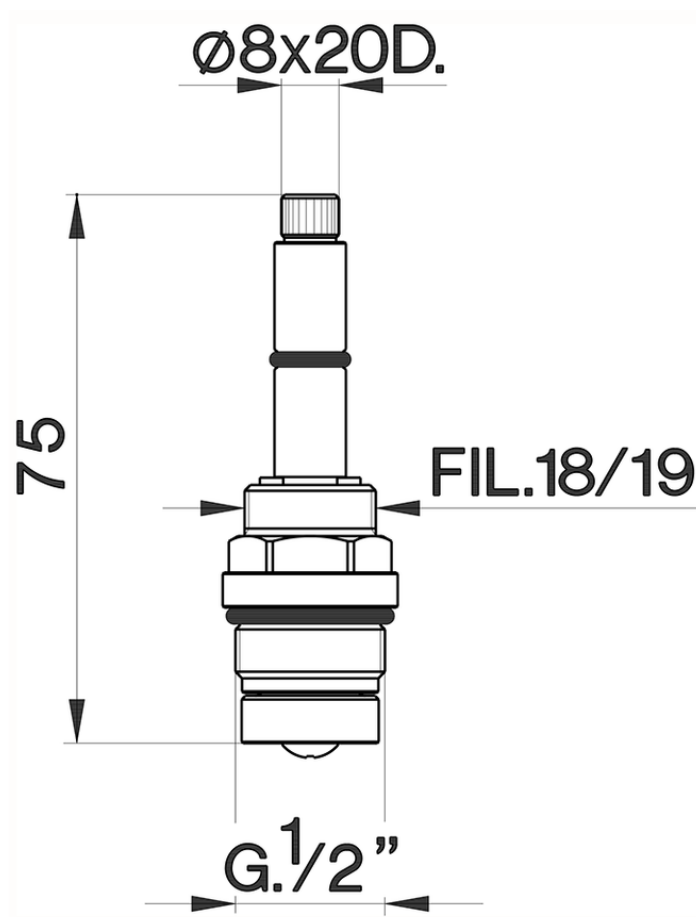

**1/2 headvalve AR long SPARE PARTS\_ZZ928710**

ZZ928710

<https://en.cisal.it/1-2-headvalve-ar-long-spare-parts-zz928710>

2026-05-20