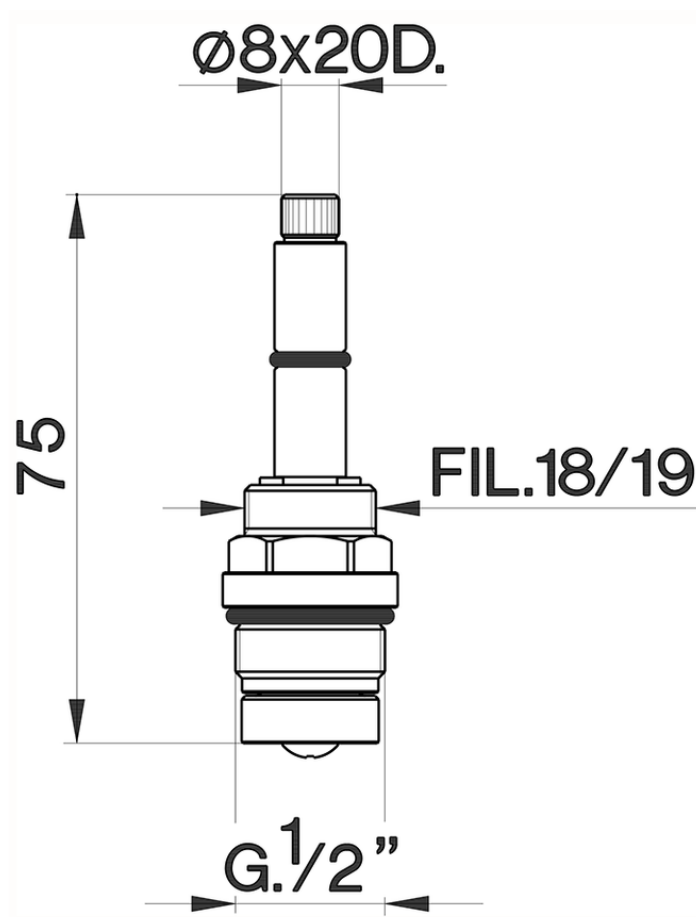

1/2 headvalve AR long SPARE PARTS_ZZ928710

ZZ928710

<https://en.cisal.it/1-2-headvalve-ar-long-spare-parts-zz928710>

2026-04-08