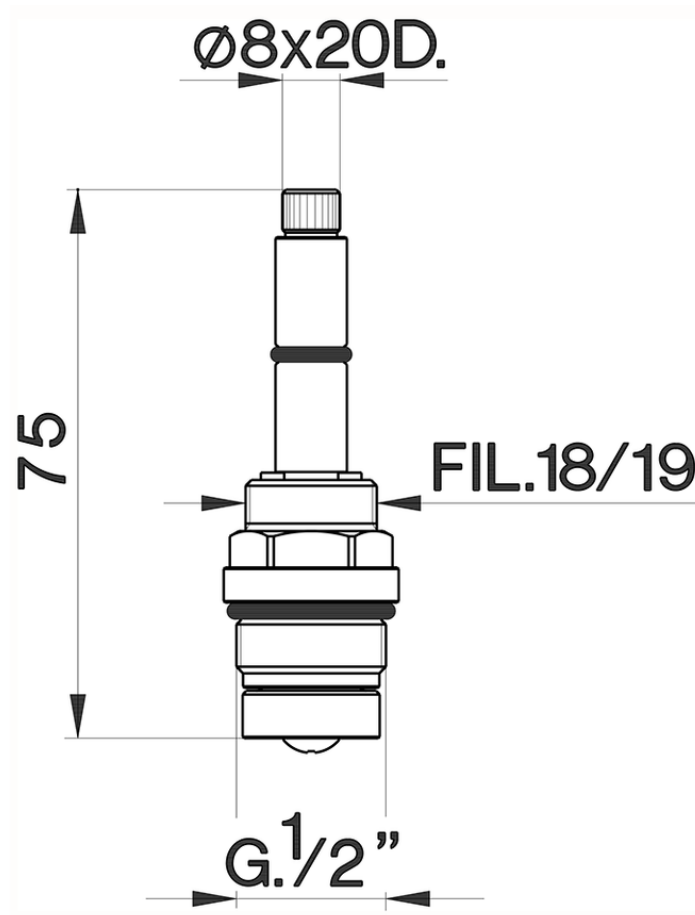

1/2 headvalve AR long SPARE PARTS_ZZ928710

ZZ928710

<https://en.cisal.it/1-2-headvalve-ar-long-spare-parts-zz928710>

2026-04-29