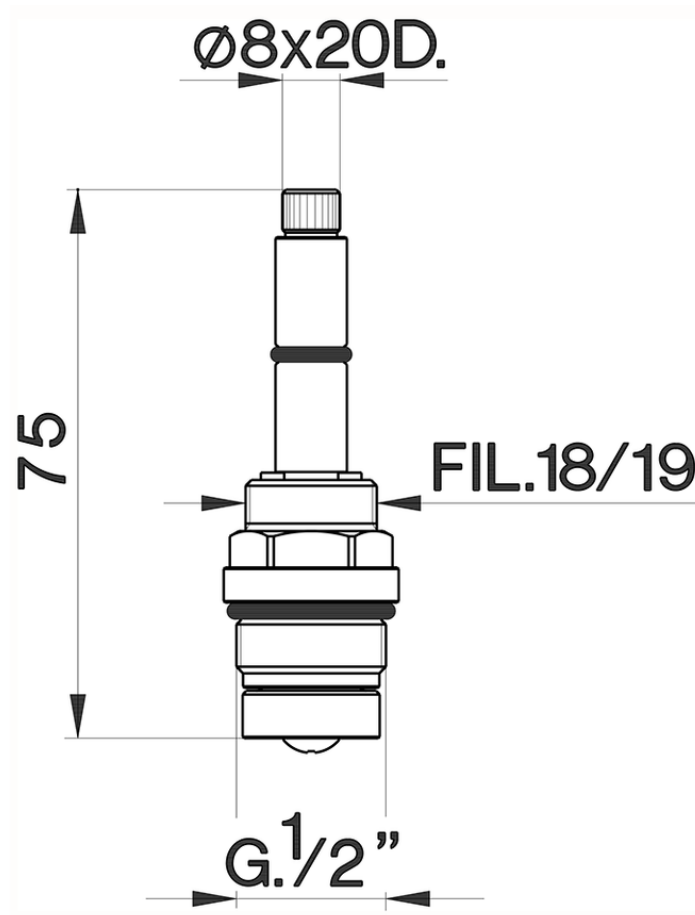

1/2 headvalve AR long SPARE PARTS\_ZZ928710

ZZ928710

<https://en.cisal.it/1-2-headvalve-ar-long-spare-parts-zz928710>

2026-06-13