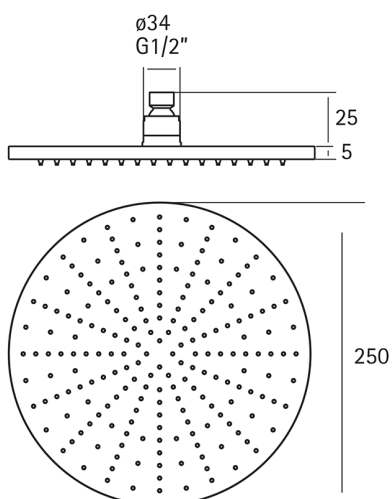

## Showerhead XION\_DS016800

MODEL **DS016800**

Showerhead, 250 mm Round 5 mm thick, stainless steel made, INOX AISI 316L

AVAILABLE FINISHINGS

**D1** D1 Brushed Inox

CHARACTERISTICS

2026-06-25