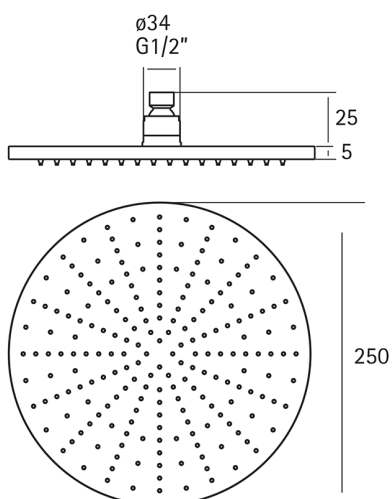

## Showerhead XION\_DS016800

MODEL **DS016800**

Showerhead, 250 mm Round 5 mm thick, stainless steel made, INOX AISI 316L

AVAILABLE FINISHINGS

**D1** D1 Brushed Inox

CHARACTERISTICS

2026-04-06