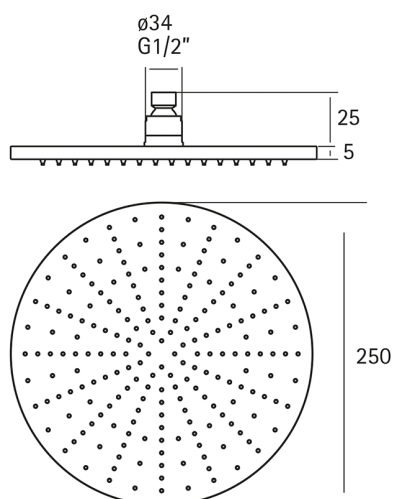

Showerhead XION_DS016800

MODEL **DS016800**

Showerhead, 250 mm Round 5 mm thick, stainless steel made, INOX AISI 316L

AVAILABLE FINISHINGS

D1 D1 Brushed Inox

CHARACTERISTICS

2026-06-04