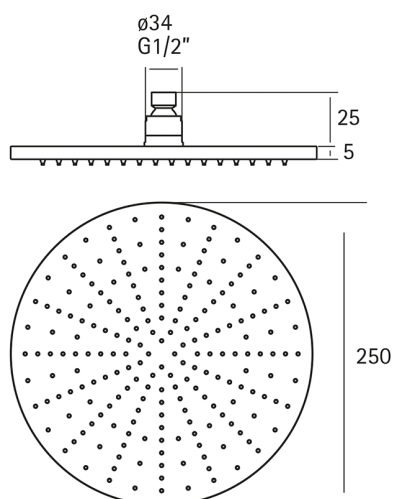

Showerhead XION_DS016800

MODEL **DS016800**

Showerhead, 250 mm Round 5 mm thick, stainless steel made, INOX AISI 316L

AVAILABLE FINISHINGS

D1 D1 Brushed Inox

CHARACTERISTICS

2026-05-15