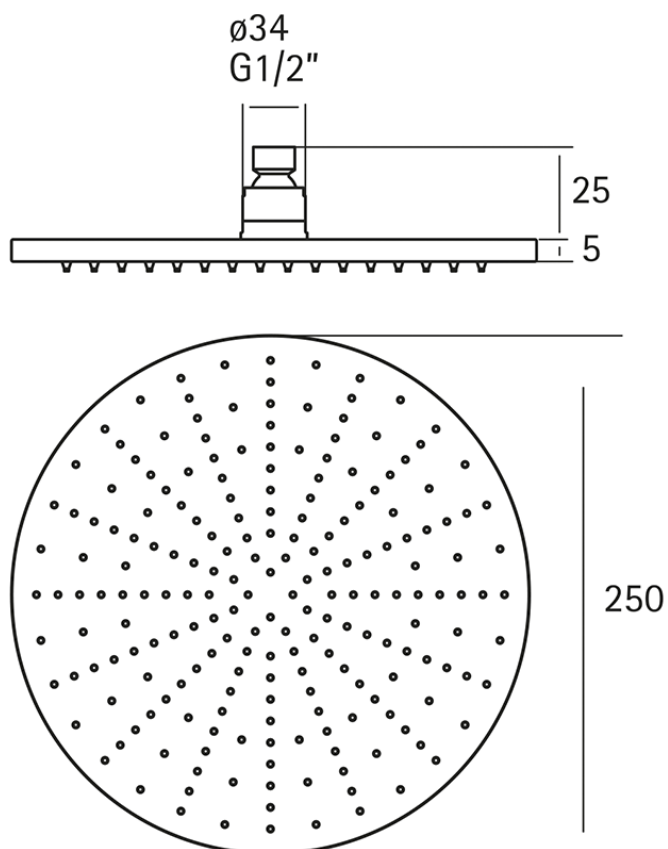

Showerhead XION_DS016800

DS016800

<https://en.cisal.it/showerhead-xion-ds016800>

2026-05-15