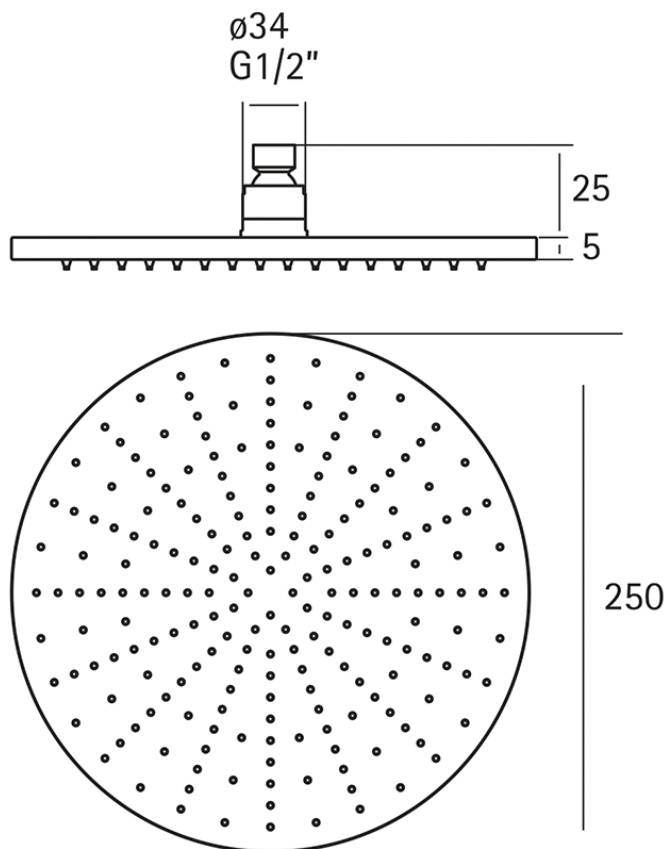

Showerhead XION_DS016800

DS016800

<https://en.cisal.it/showerhead-xion-ds016800>

2026-06-04