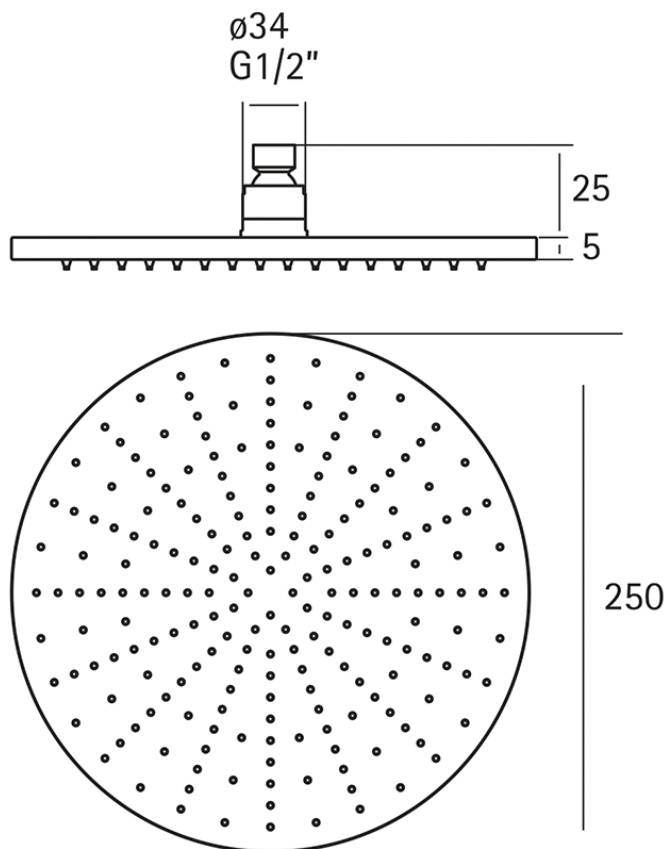

Showerhead XION_DS016800

DS016800

<https://en.cisal.it/showerhead-xion-ds016800>

2026-06-25