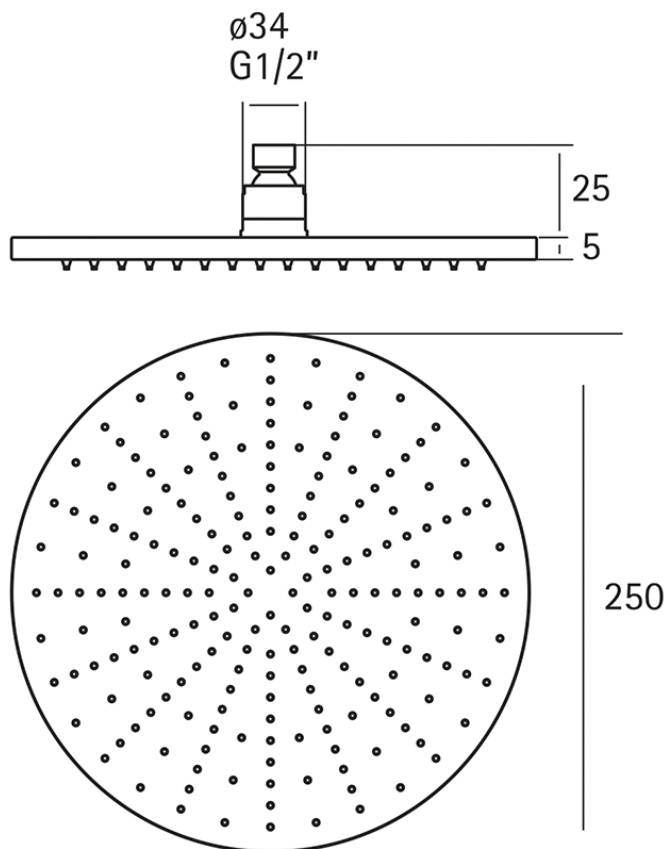

Showerhead XION_DS016800

DS016800

<https://en.cisal.it/showerhead-xion-ds016800>

2026-04-04