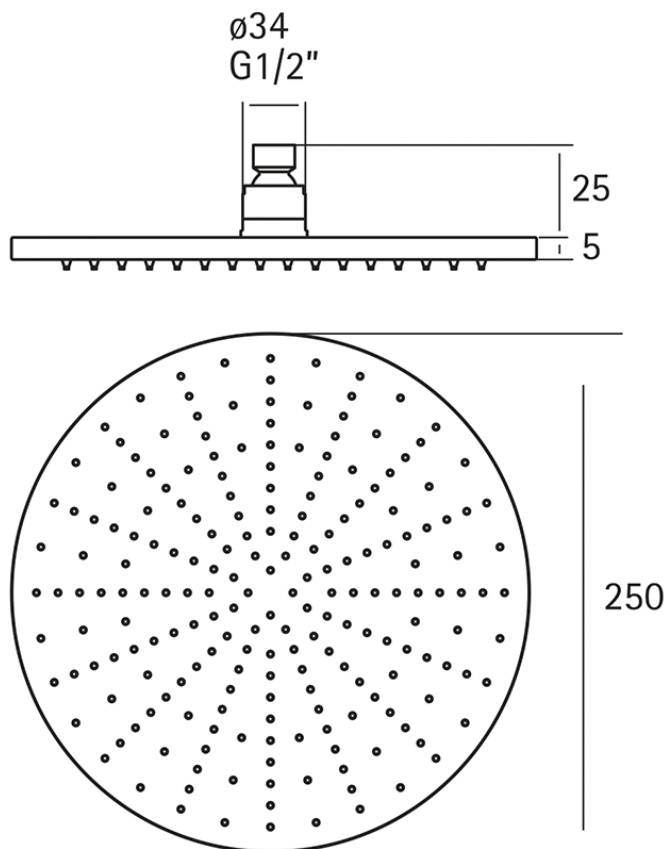

**Showerhead XION\_DS016800**

DS016800

<https://en.cisal.it/showerhead-xion-ds016800>

2026-04-24