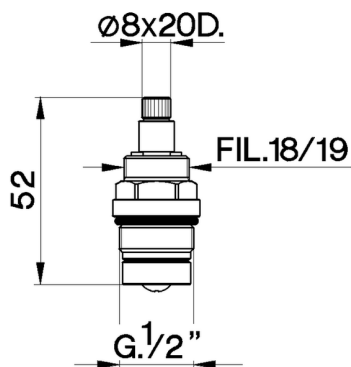

1/2" headvalve 'TR' SPARE PARTS_ZZ928690

MODEL **ZZ928690**

1/2" headvalve 'TR'

AVAILABLE FINISHINGS

 **04** 04 Without finishing

CHARACTERISTICS

2024-12-22