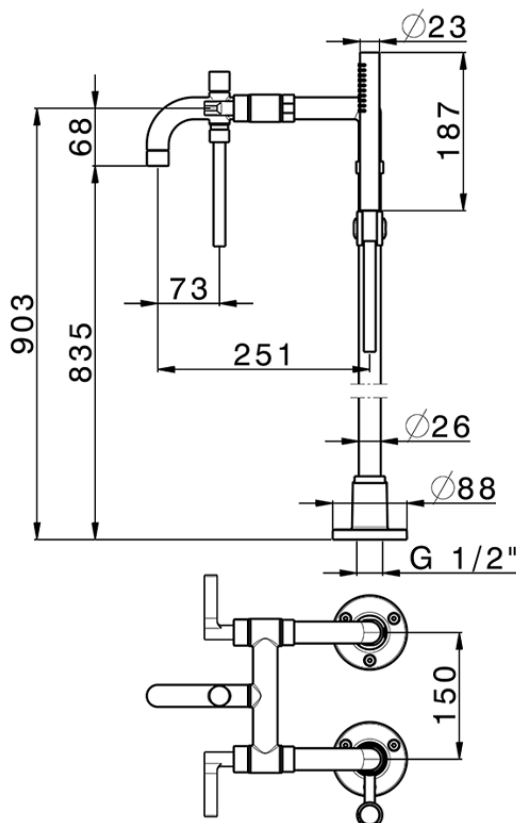

Bath mixer, with floor pillar legs GRACE_GL004200

GL004200

<https://en.cisal.it/bath-mixer-with-floor-pillar-legs-grace-gl004200>

2026-06-25