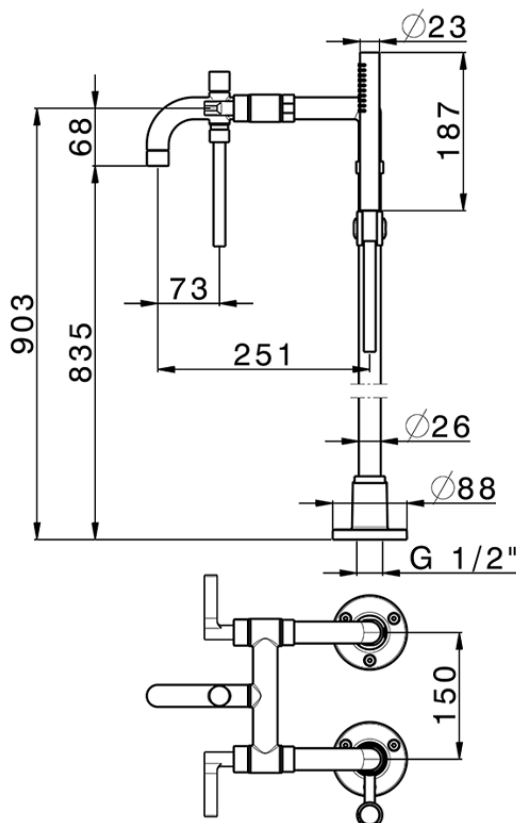

Bath mixer, with floor pillar legs GRACE_GL004200

GL004200

<https://en.cisal.it/bath-mixer-with-floor-pillar-legs-grace-gl004200>

2026-06-04