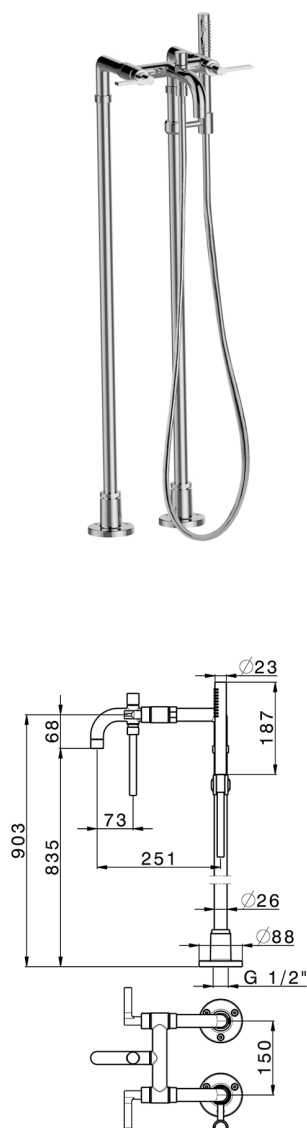

Bath mixer, with floor pillar legs GRACE_GL004200

MODEL **GL004200**

Bath mixer, with floor pillar legs, 1 spray handshower on bracket for CombiShower, 22,5 mm Brass One Spray handshower, 150 cm SUPREME smooth flexible hose

AVAILABLE FINISHINGS

-  **21** 21 Chrome
-  **2F** 2F Brushed Nickel
-  **2W** 2W Brushed Gold
-  **5H** 5H Dark Brass Brushed
-  **5L** 5L Brushed Black Titanium
-  **6T** 6T Chrome/Matt Black

CHARACTERISTICS