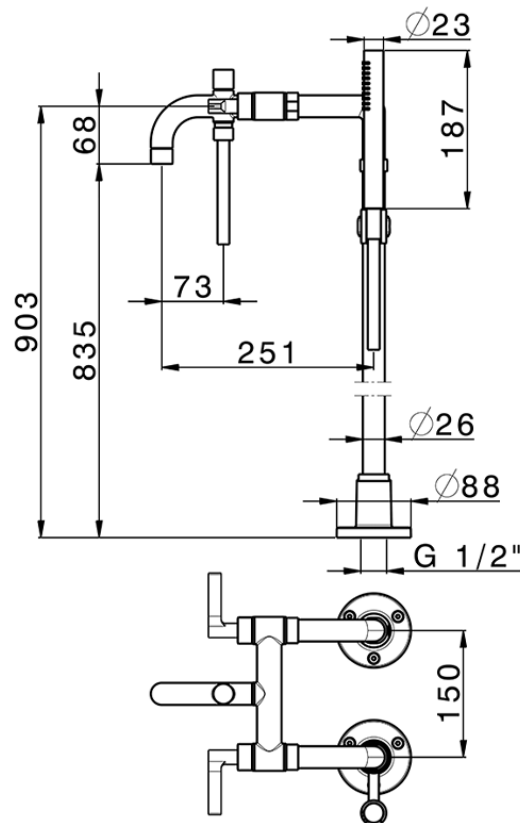

Bath mixer, with floor pillar legs GRACE_GL004200

GL004200

<https://en.cisal.it/bath-mixer-with-floor-pillar-legs-grace-gl004200>

2026-06-05