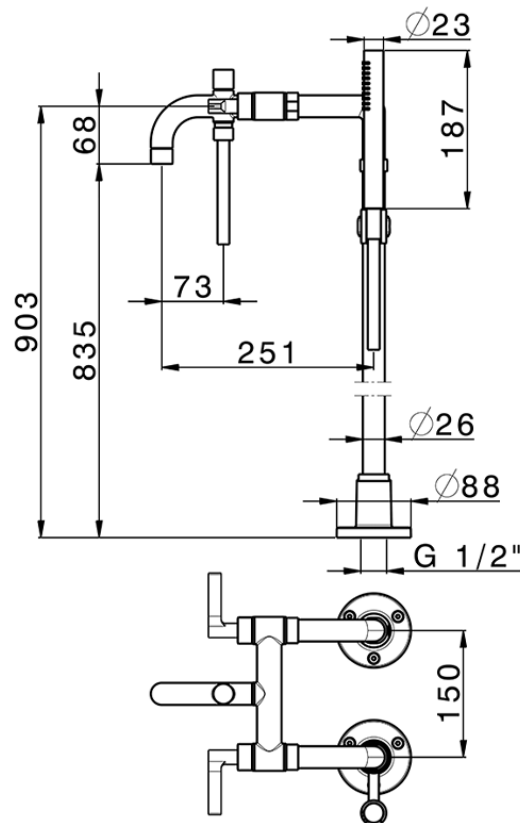

Bath mixer, with floor pillar legs GRACE_GL004200

GL004200

<https://en.cisal.it/bath-mixer-with-floor-pillar-legs-grace-gl004200>

2026-05-15