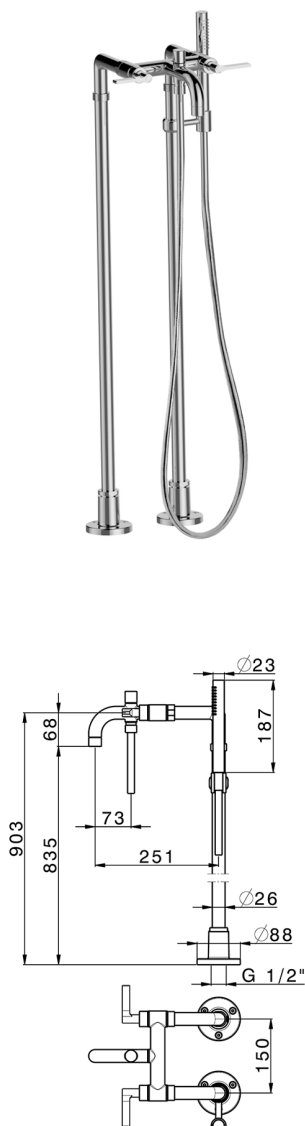

Bath mixer, with floor pillar legs GRACE_GL004200

MODEL **GL004200**

Bath mixer, with floor pillar legs, 1 spray handshower on bracket for CombiShower, 22,5 mm Brass One Spray handshower, 150 cm SUPREME smooth flexible hose

AVAILABLE FINISHINGS

-  **21** 21 Chrome
-  **2F** 2F Brushed Nickel
-  **2W** 2W Brushed Gold
-  **5H** 5H Dark Brass Brushed
-  **5L** 5L Brushed Black Titanium
-  **6T** 6T Chrome/Matt Black

CHARACTERISTICS