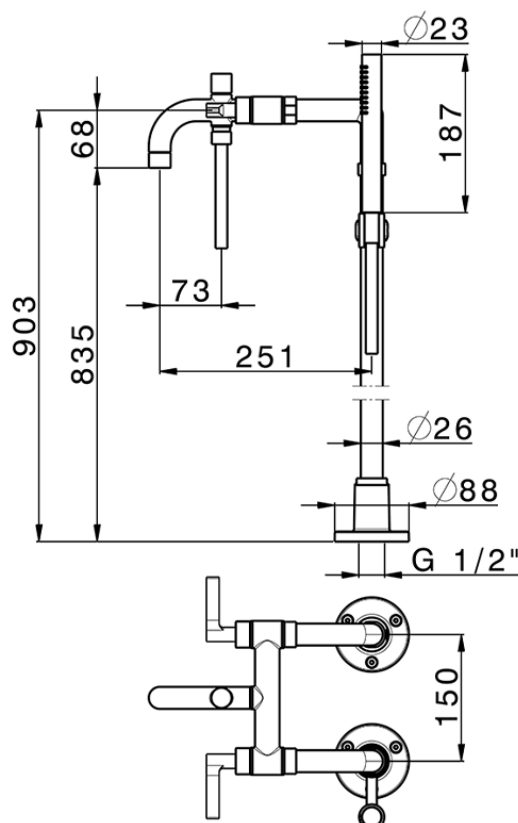

Bath mixer, with floor pillar legs GRACE_GL004200

GL004200

<https://en.cisal.it/bath-mixer-with-floor-pillar-legs-grace-gl004200>

2026-06-24