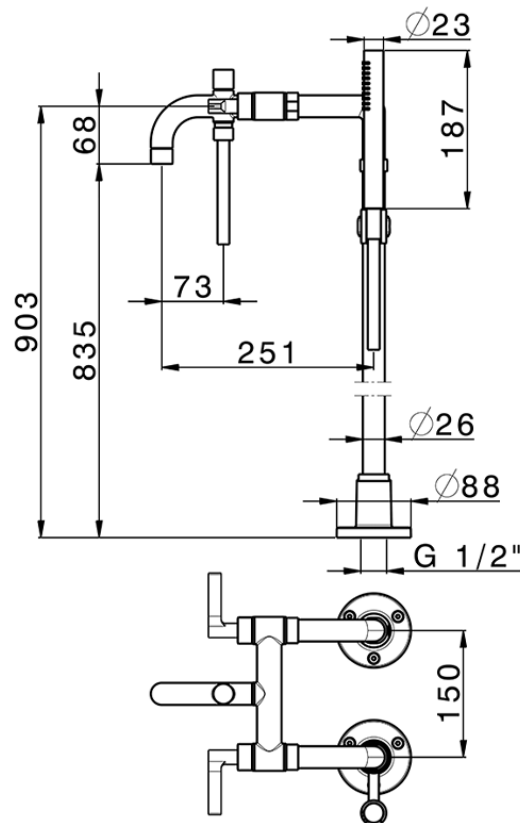

Bath mixer, with floor pillar legs GRACE_GL004200

GL004200

<https://en.cisal.it/bath-mixer-with-floor-pillar-legs-grace-gl004200>

2026-06-04