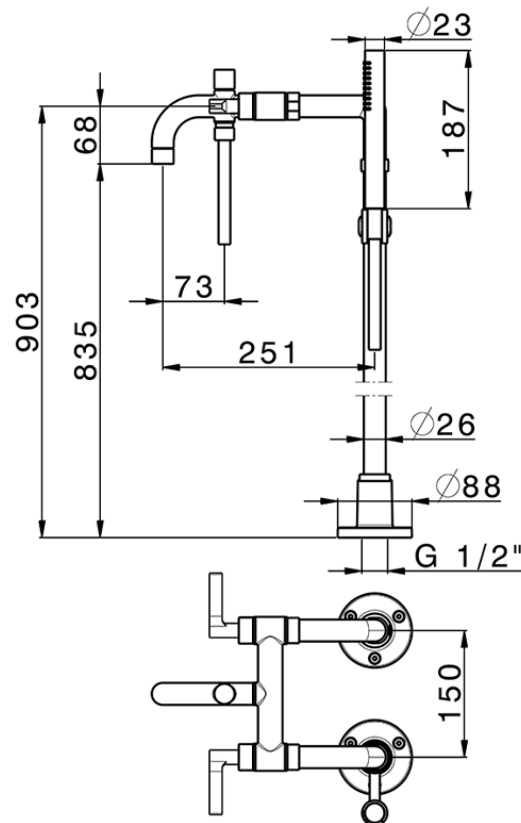

## Bath mixer, with floor pillar legs GRACE\_GL004200

GL004200

<https://en.cisal.it/bath-mixer-with-floor-pillar-legs-grace-gl004200>

2026-04-04