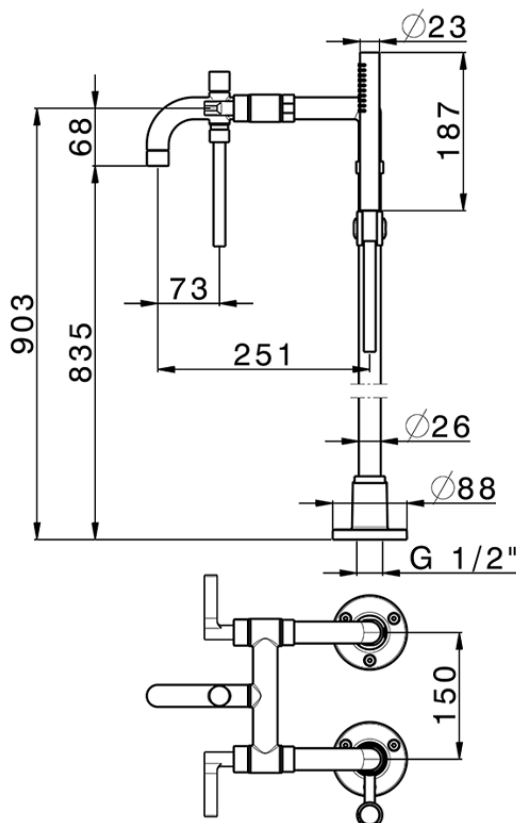

Bath mixer, with floor pillar legs GRACE_GL004200

GL004200

<https://en.cisal.it/bath-mixer-with-floor-pillar-legs-grace-gl004200>

2026-04-24