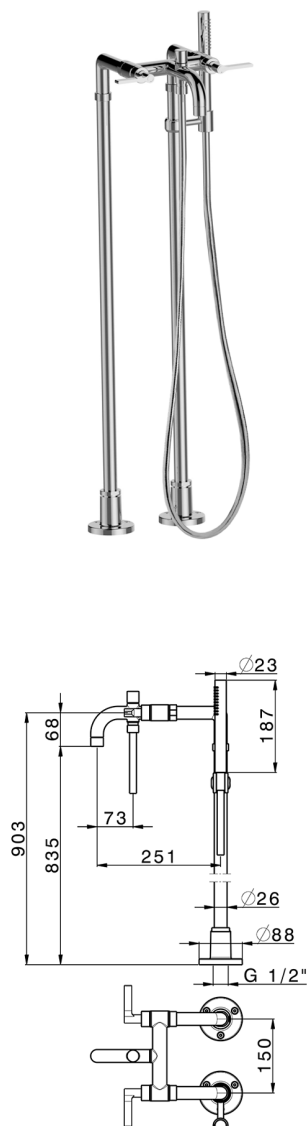

Bath mixer, with floor pillar legs GRACE_GL004200

MODEL **GL004200**

Bath mixer, with floor pillar legs, 1 spray handshower on bracket for CombiShower, 22,5 mm Brass One Spray handshower, 150 cm SUPREME smooth flexible hose

AVAILABLE FINISHINGS

-  **21** 21 Chrome
-  **2F** 2F Brushed Nickel
-  **2W** 2W Brushed Gold
-  **5H** 5H Dark Brass Brushed
-  **5L** 5L Brushed Black Titanium
-  **6T** 6T Chrome/Matt Black

CHARACTERISTICS