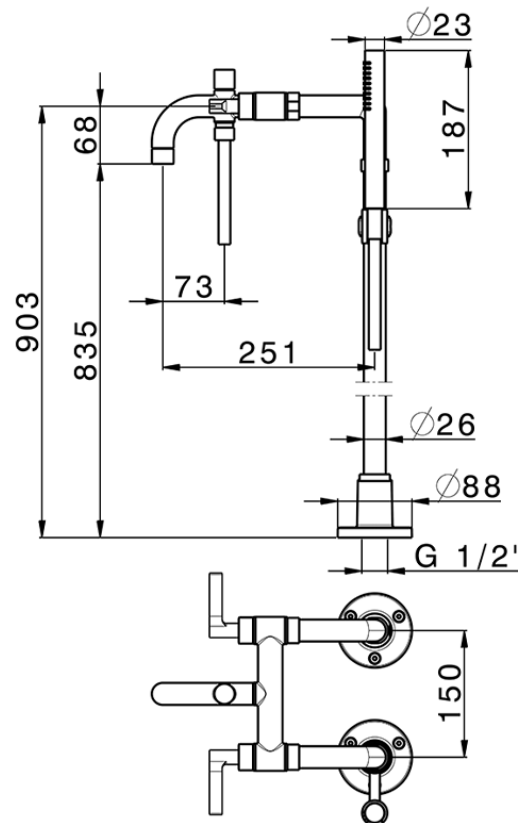

## Bath mixer, with floor pillar legs GRACE\_GL004200

GL004200

<https://en.cisal.it/bath-mixer-with-floor-pillar-legs-grace-gl004200>

2026-04-24