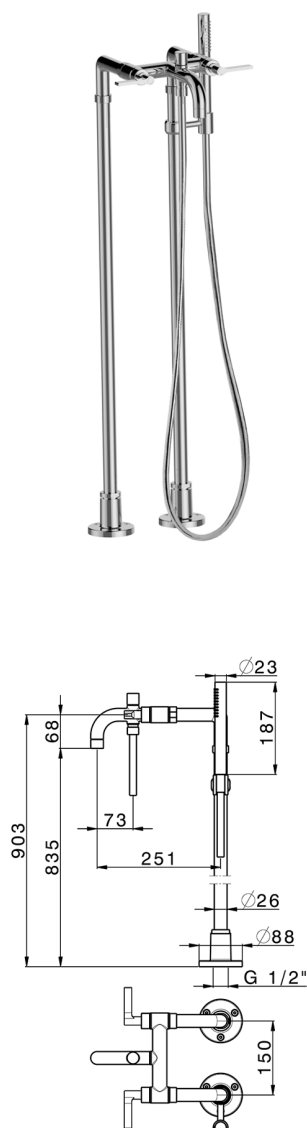

## Bath mixer, with floor pillar legs GRACE\_GL004200

MODEL **GL004200**

Bath mixer, with floor pillar legs, 1 spray handshower on bracket for CombiShower, 22,5 mm Brass One Spray handshower, 150 cm SUPREME smooth flexible hose

### AVAILABLE FINISHINGS

-  **21** 21 Chrome
-  **2F** 2F Brushed Nickel
-  **2W** 2W Brushed Gold
-  **5H** 5H Dark Brass Brushed
-  **5L** 5L Brushed Black Titanium
-  **6T** 6T Chrome/Matt Black