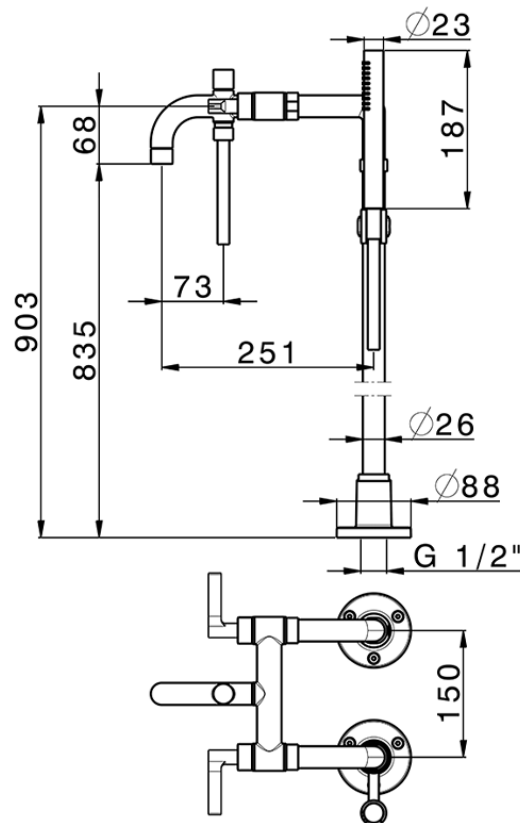

## Bath mixer, with floor pillar legs GRACE\_GL004200

GL004200

<https://en.cisal.it/bath-mixer-with-floor-pillar-legs-grace-gl004200>

2026-04-04