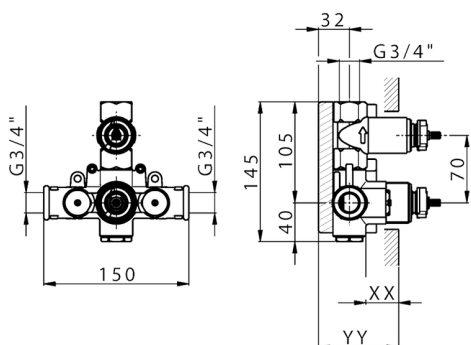

1-outlet Concealed thermostatic shower valve CONCEALED_ZA007361

MODEL **ZA007361**

1-outlet Concealed thermostatic shower valve, stopvalve with 3/4" outlet, without trim kit

AVAILABLE FINISHINGS

CHARACTERISTICS

Concealed **1**
 Cartridge Spare Parts **23.51A.HF**
HF Thermostatic Valve

Piastra/Plate/Plaque/Platte/Placa
 2-3mm: XX 25-40 YY 76-91
 10 mm: XX 16-31 YY 65-80

Thermostatic

The Cisal thermostatic is your personal water manager, helping you to handle, control and save water and energy.