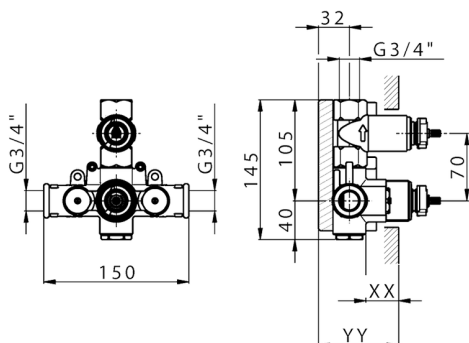

1-outlet Concealed thermostatic shower valve CONCEALED_ZA007361

MODEL **ZA007361**

1-outlet Concealed thermostatic shower valve, stopvalve with 3/4" outlet, without trim kit

AVAILABLE FINISHINGS

CHARACTERISTICS

Concealed **1**
 Cartridge Spare Parts **23.51A.HF**
HF Thermostatic Valve

Piastra/Plate/Plaque/Platte/Placa
 2-3mm: XX 25-40 YY 76-91
 10 mm: XX 16-31 YY 65-80

Thermostatic

The Cisal thermostatic is your personal water manager, helping you to handle, control and save water and energy.