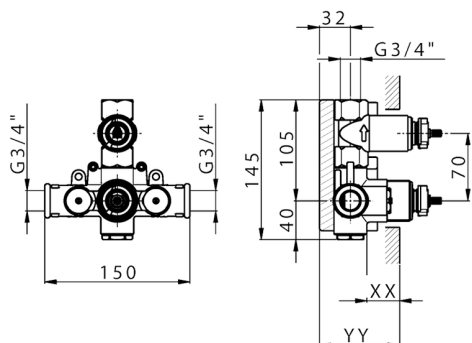

1-outlet Concealed thermostatic shower valve CONCEALED_ZA007361

MODEL **ZA007361**

1-outlet Concealed thermostatic shower valve, stopvalve with 3/4" outlet, without trim kit

AVAILABLE FINISHINGS

CHARACTERISTICS

Concealed **1**
 Cartridge Spare Parts **23.51A.HF**
HF Thermostatic Valve

Piastra/Plate/Plaque/Platte/Placa

2-3mm: XX 25-40 YY 76-91

10 mm: XX 16-31 YY 65-80

Thermostatic

The Cisal thermostatic is your personal water manager, helping you to handle, control and save water and energy.