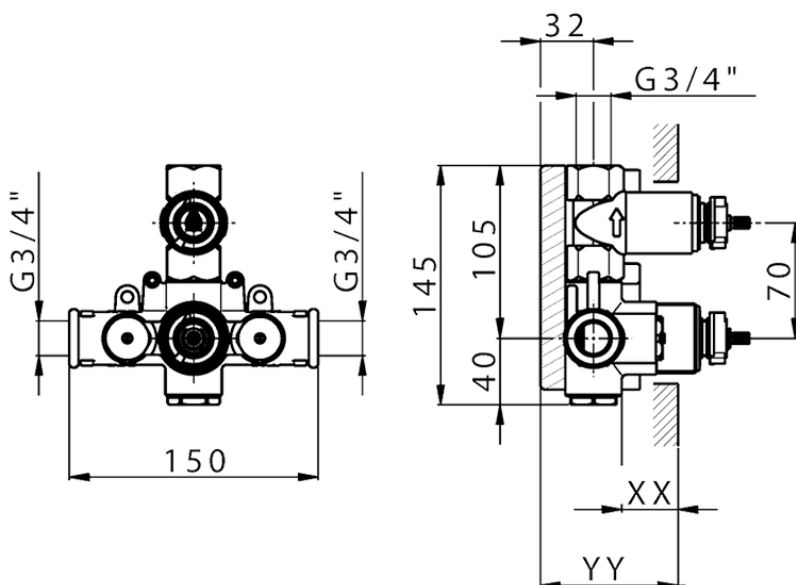

1-outlet Concealed thermostatic shower valve CONCEALED_ZA007361

Piastra/Plate/Plaque/Platte/Placa

2-3mm: XX 25-40 YY 76-91

10 mm: XX 16-31 YY 65-80