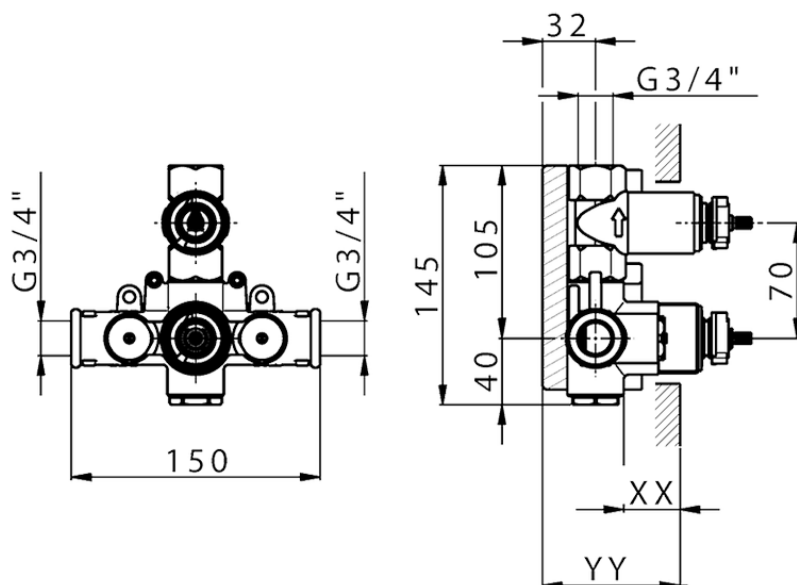

1-outlet Concealed thermostatic shower valve CONCEALED_ZA007361

Piastra/Plate/Plaque/Platte/Placa

2-3mm: XX 25-40 YY 76-91

10 mm: XX 16-31 YY 65-80