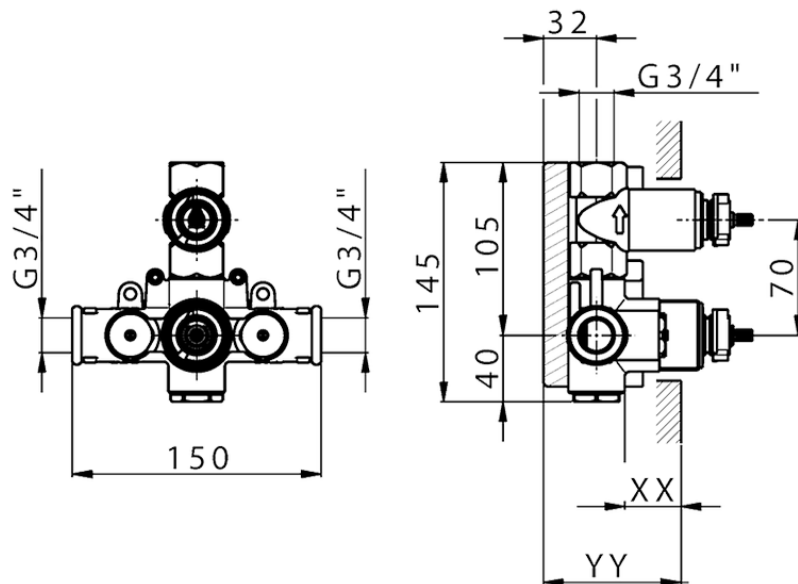

1-outlet Concealed thermostatic shower valve CONCEALED_ZA007361

Piastra/Plate/Plaque/Platte/Placa
 2-3mm: XX 25-40 YY 76-91
 10 mm: XX 16-31 YY 65-80

ZA007361

<https://en.cisal.it/1-outlet-concealed-thermostatic-shower-valve-concealed-za007361>