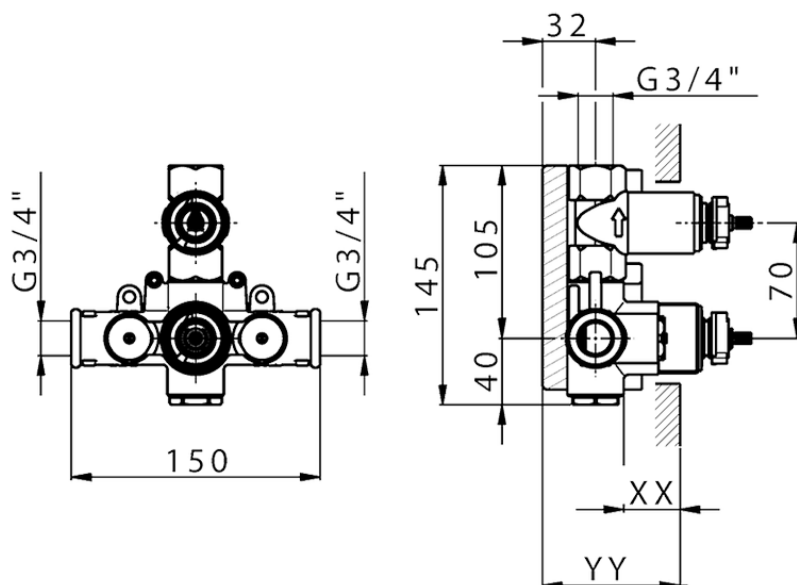

1-outlet Concealed thermostatic shower valve CONCEALED_ZA007361

Piastra/Plate/Plaque/Platte/Placa

2-3mm: XX 25-40 YY 76-91

10 mm: XX 16-31 YY 65-80

ZA007361

<https://en.cisal.it/1-outlet-concealed-thermostatic-shower-valve-concealed-za007361>