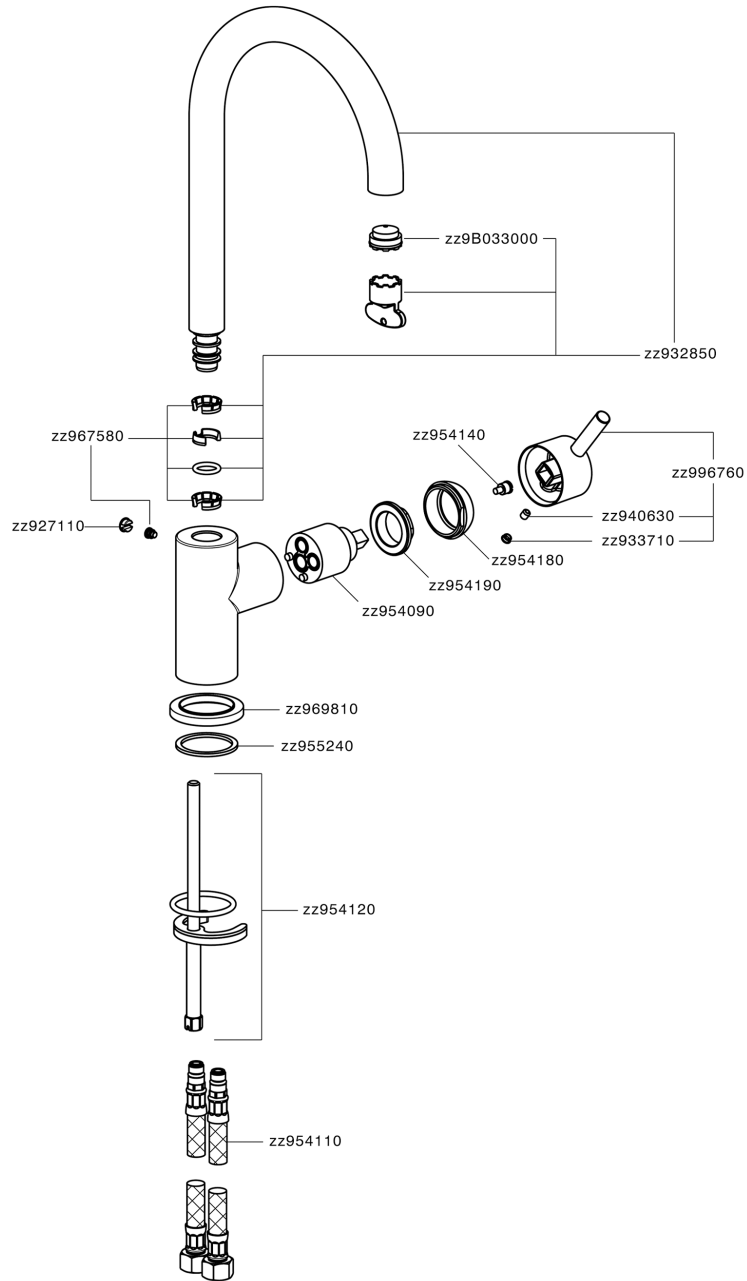

### CHARACTERISTICS

Cartridge Spare Parts **ZZ95409000**

**35 mm Cartridge**

#### EcoStop

EcoStop feature limits water flow to approximately 50% of maximum output with one point of resistance on setting. Push slightly past the middle stop only when full water output is required. This will save water up to 50%.

#### EnergySave

Thanks to the EnergySave device, only cold water will be drawn if the lever is operated in the central position, so that the water heater will not be engaged and no hot water wasted, leading to considerable savings in energy and costs. The temperature can be adjusted by rotating the lever to the left, until the desired temperature is reached.

## Single lever sink mixer Energysave NUOVA LESS\_LN000535

LN000535

<https://en.cisal.it/single-lever-sink-mixer-energysave-nuova-less-ln000535>

2026-06-05