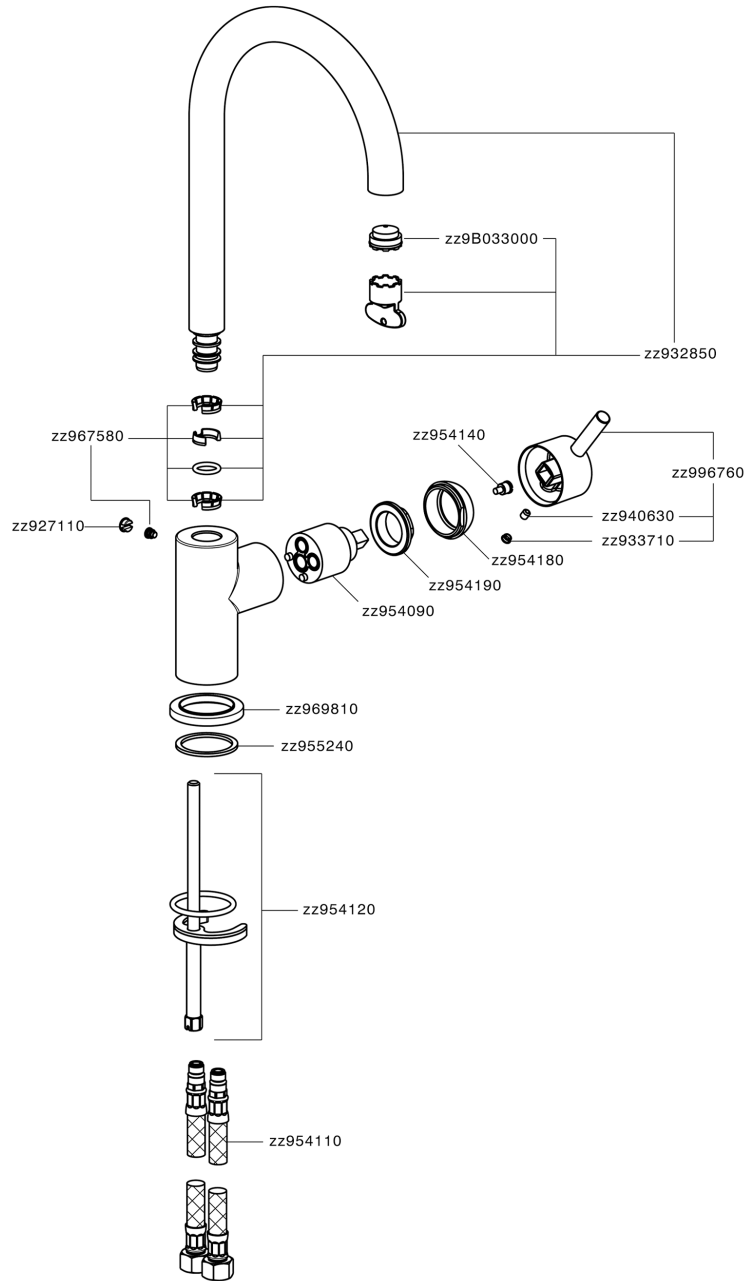

Single lever sink mixer Energysave NUOVA LESS_LN000535

LN000535

<https://en.cisal.it/single-lever-sink-mixer-energysave-nuova-less-ln000535>

2026-04-06