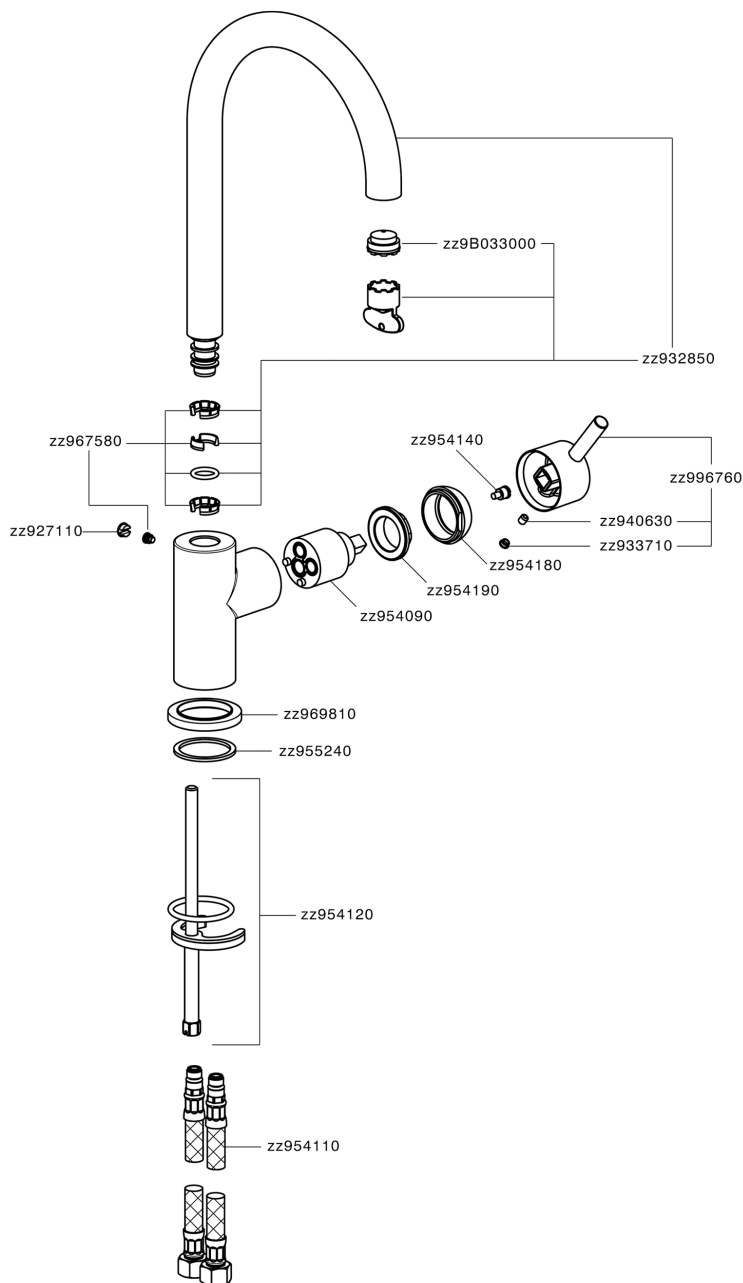

Single lever sink mixer Energysave NUOVA LESS_LN000535

LN000535

<https://en.cisal.it/single-lever-sink-mixer-energysave-nuova-less-ln000535>

2026-06-25