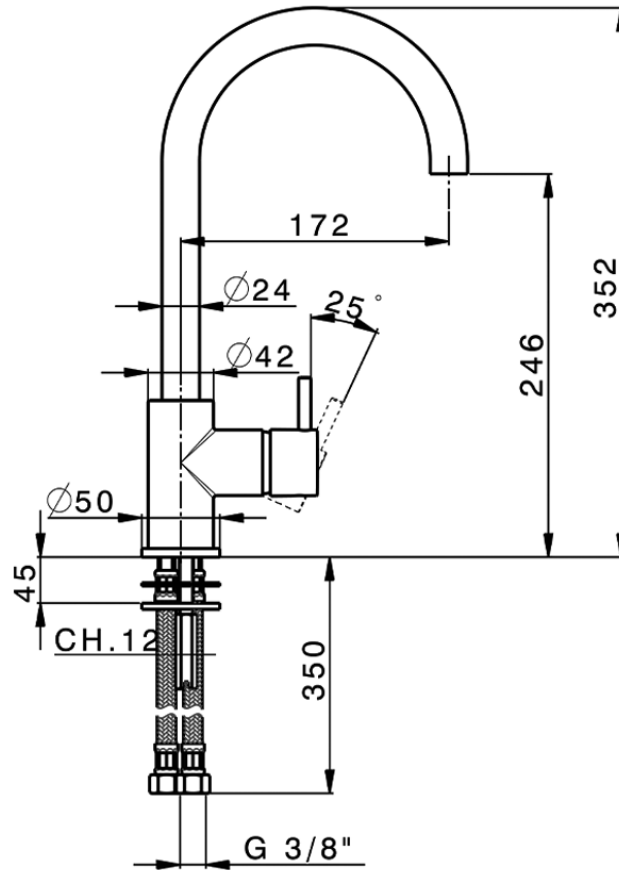

## Single lever sink mixer Energysave NUOVA LESS\_LN000535

LN000535

<https://en.cisal.it/single-lever-sink-mixer-energysave-nuova-less-ln000535>

2026-06-25