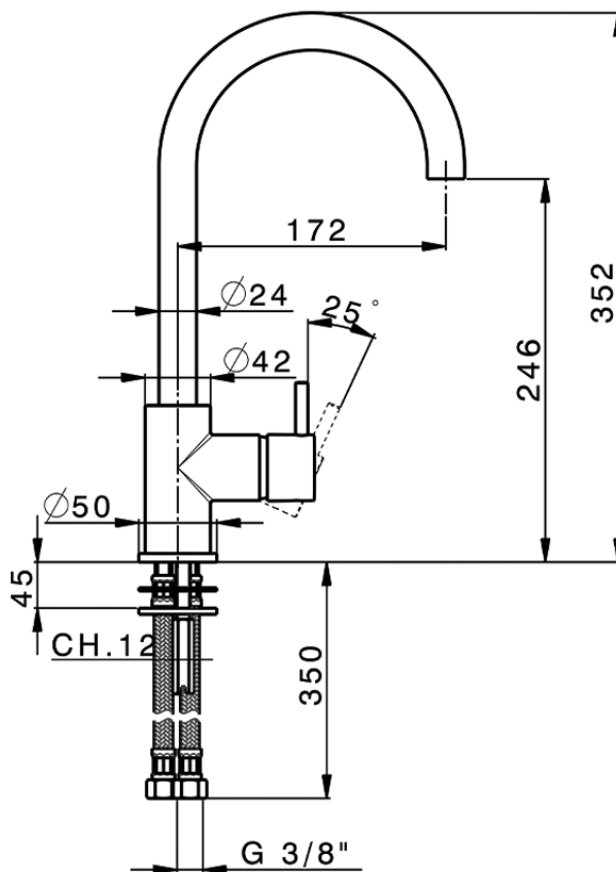

Single lever sink mixer Energysave NUOVA LESS_LN000535

LN000535

<https://en.cisal.it/single-lever-sink-mixer-energysave-nuova-less-ln000535>

2026-06-05