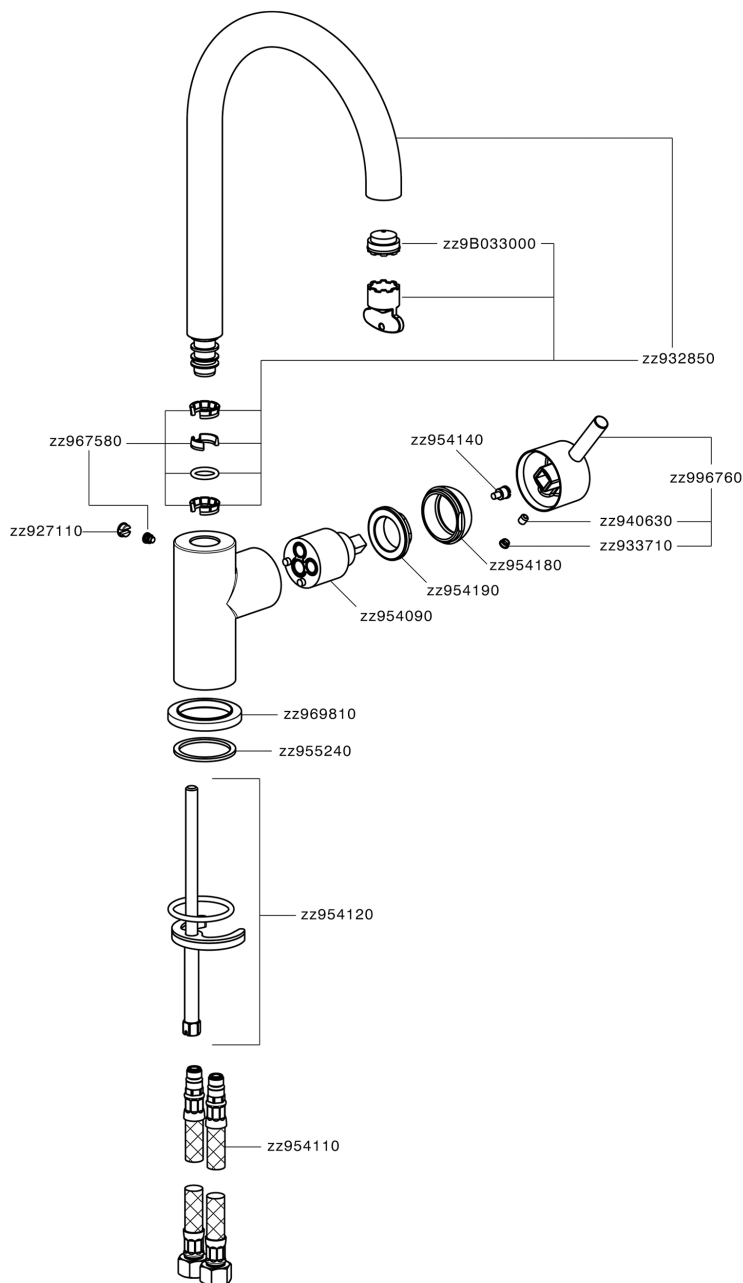

Single lever sink mixer Energysave NUOVA LESS_LN000535

MODEL **LN000535**

Single lever sink mixer Energysave, swivel spout, G.3/8" stainless steel flexible hoses

AVAILABLE FINISHINGS

-  **21** 21 Chrome
-  **2F** 2F Brushed Nickel
-  **40** 40 Matt Black
-  **4Q** 4Q Matt White

CHARACTERISTICS

Cartridge Spare Parts **ZZ95409000**

35 mm Cartridge

EcoStop

EcoStop feature limits water flow to approximately 50% of maximum output with one point of resistance on setting. Push slightly past the middle stop only when full water output is required. This will save water up to 50%.

EnergySave

Thanks to the EnergySave device, only cold water will be drawn if the lever is operated in the central position, so that the water heater will not be engaged and no hot water wasted, leading to considerable savings in energy and costs. The temperature can be adjusted by rotating the lever to the left, until the desired temperature is reached.

Single lever sink mixer Energysave NUOVA LESS_LN000535

LN000535

<https://en.cisal.it/single-lever-sink-mixer-energysave-nuova-less-ln000535>

2026-06-05