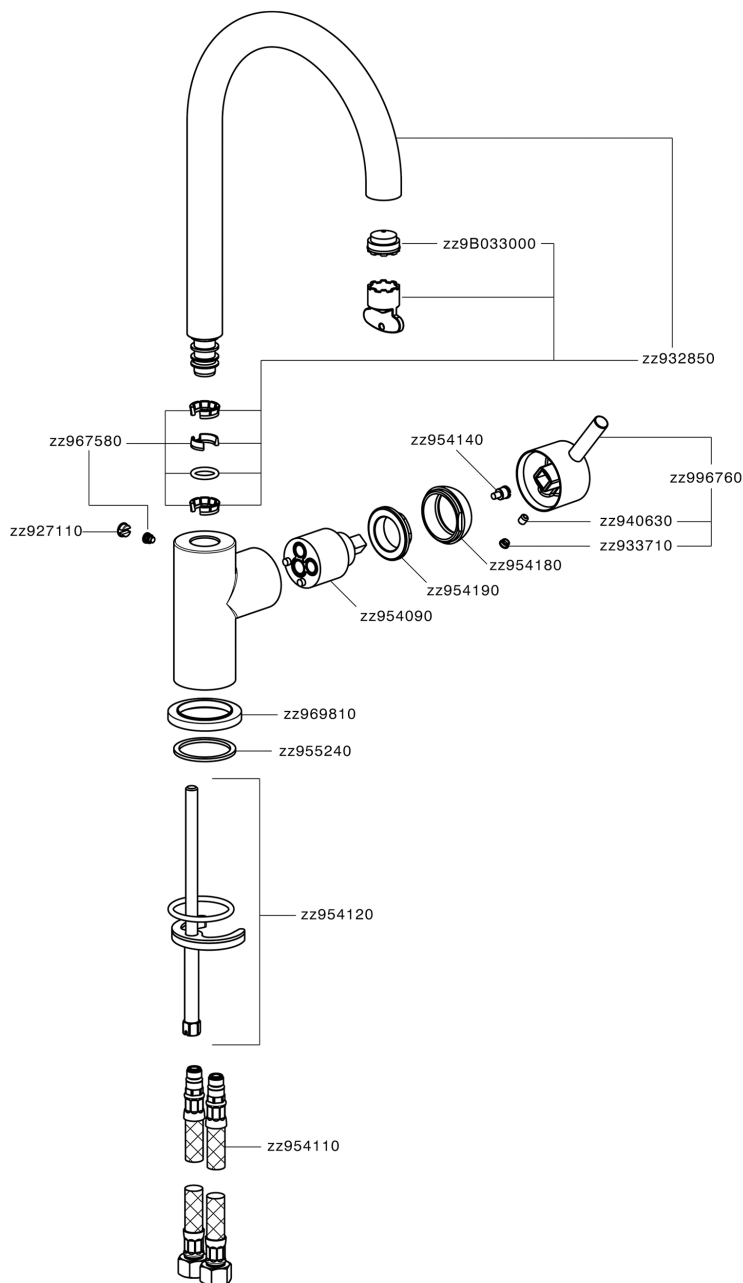

Single lever sink mixer Energysave NUOVA LESS_LN000535

MODEL **LN000535**

Single lever sink mixer Energysave, swivel spout, G.3/8" stainless steel flexible hoses

AVAILABLE FINISHINGS

-  **21** 21 Chrome
-  **2F** 2F Brushed Nickel
-  **40** 40 Matt Black
-  **4Q** 4Q Matt White

CHARACTERISTICS

Cartridge Spare Parts **ZZ95409000**

35 mm Cartridge

EcoStop

EcoStop feature limits water flow to approximately 50% of maximum output with one point of resistance on setting. Push slightly past the middle stop only when full water output is required. This will save water up to 50%.

EnergySave

Thanks to the EnergySave device, only cold water will be drawn if the lever is operated in the central position, so that the water heater will not be engaged and no hot water wasted, leading to considerable savings in energy and costs. The temperature can be adjusted by rotating the lever to the left, until the desired temperature is reached.

Single lever sink mixer Energysave NUOVA LESS_LN000535

LN000535

<https://en.cisal.it/single-lever-sink-mixer-energysave-nuova-less-ln000535>

2026-06-25