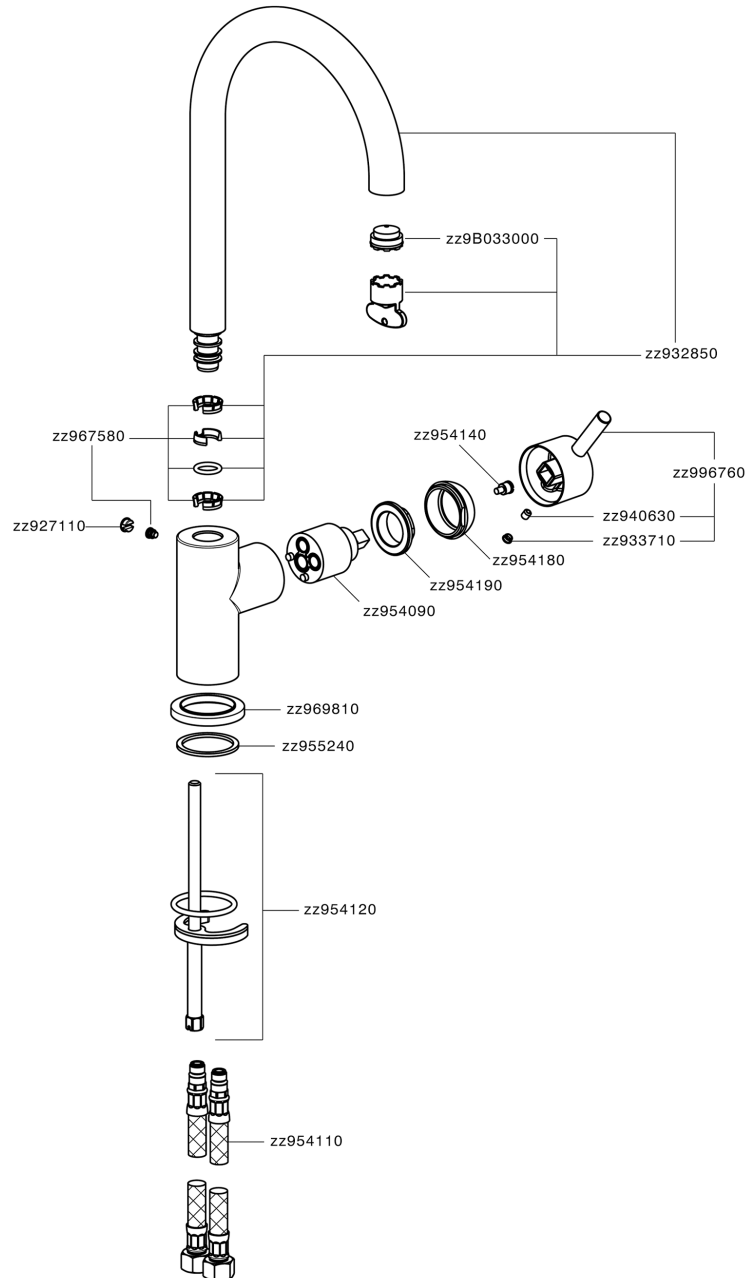

## Single lever sink mixer Energysave NUOVA LESS\_LN000535

LN000535

<https://en.cisal.it/single-lever-sink-mixer-energysave-nuova-less-ln000535>

2026-04-26