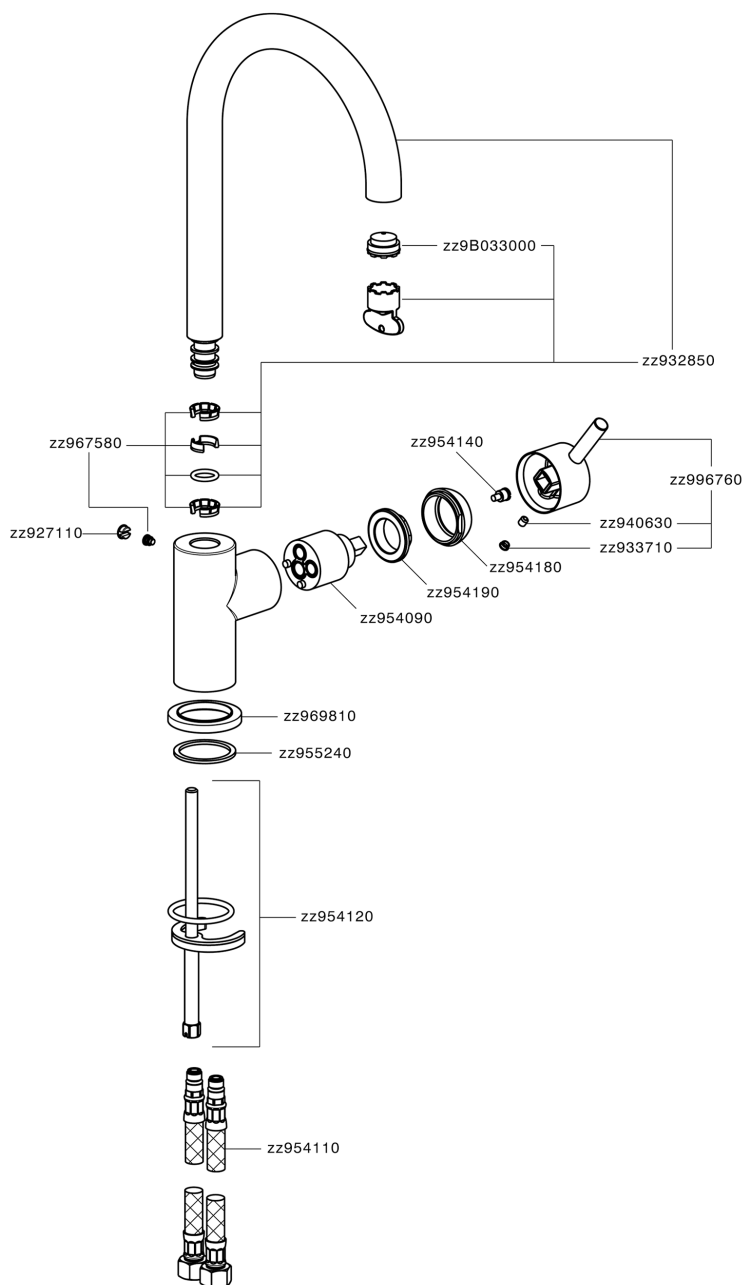

Single lever sink mixer Energysave NUOVA LESS_LN000535

LN000535

<https://en.cisal.it/single-lever-sink-mixer-energysave-nuova-less-ln000535>

2026-04-05