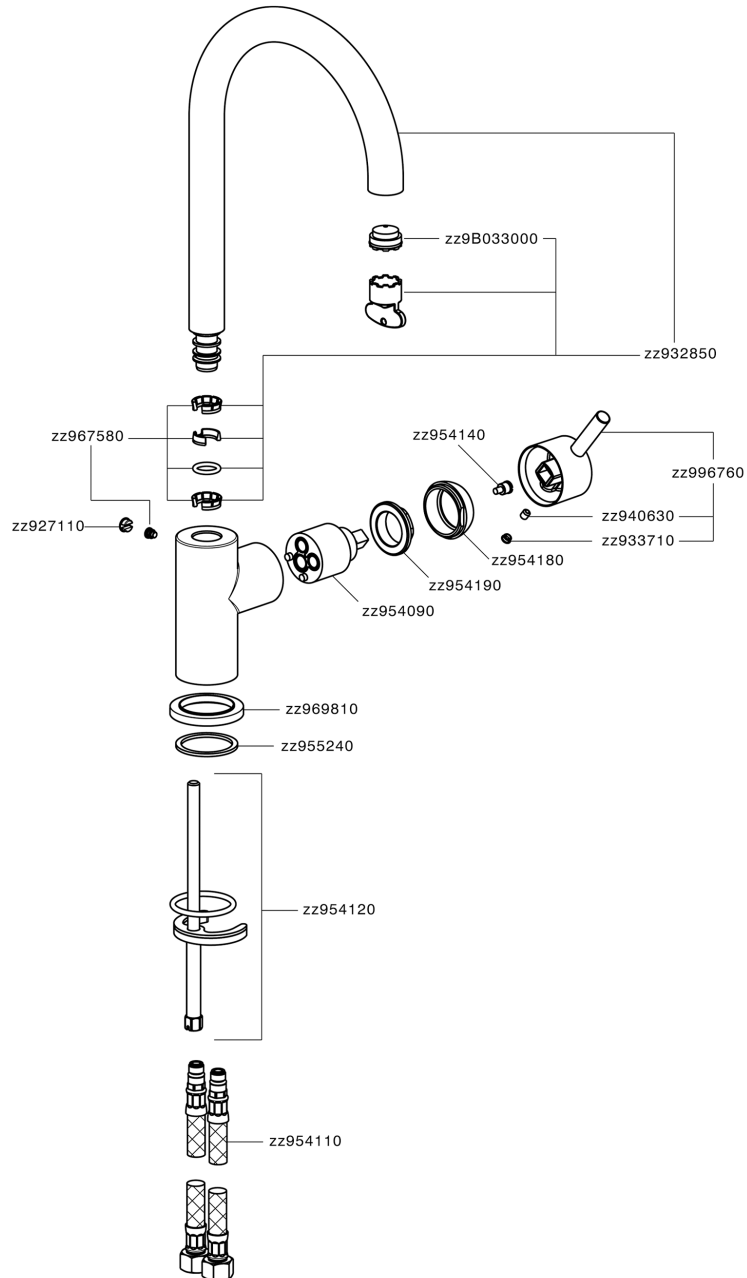

Single lever sink mixer Energysave NUOVA LESS_LN000535

LN000535

<https://en.cisal.it/single-lever-sink-mixer-energysave-nuova-less-ln000535>

2026-06-05