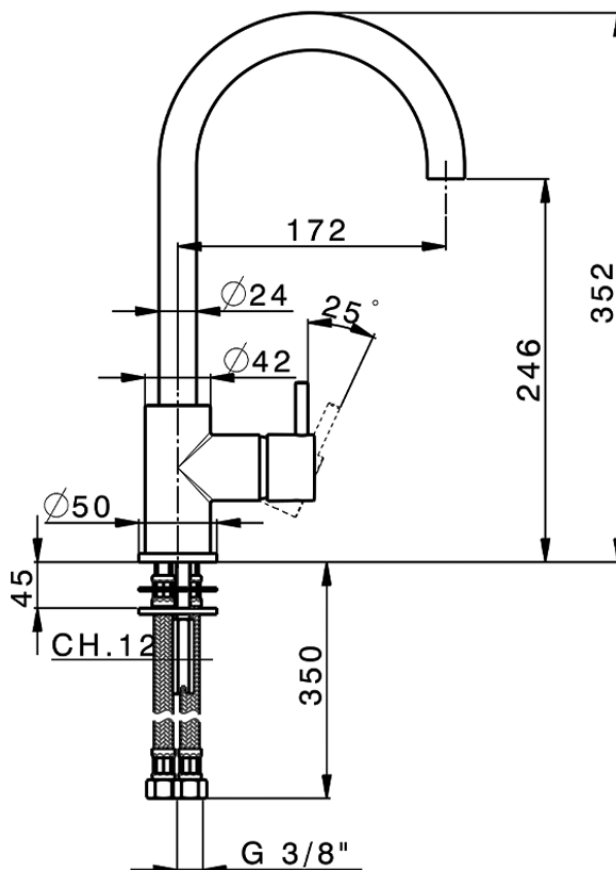

## Single lever sink mixer Energysave NUOVA LESS\_LN000535

LN000535

<https://en.cisal.it/single-lever-sink-mixer-energysave-nuova-less-ln000535>

2026-06-25