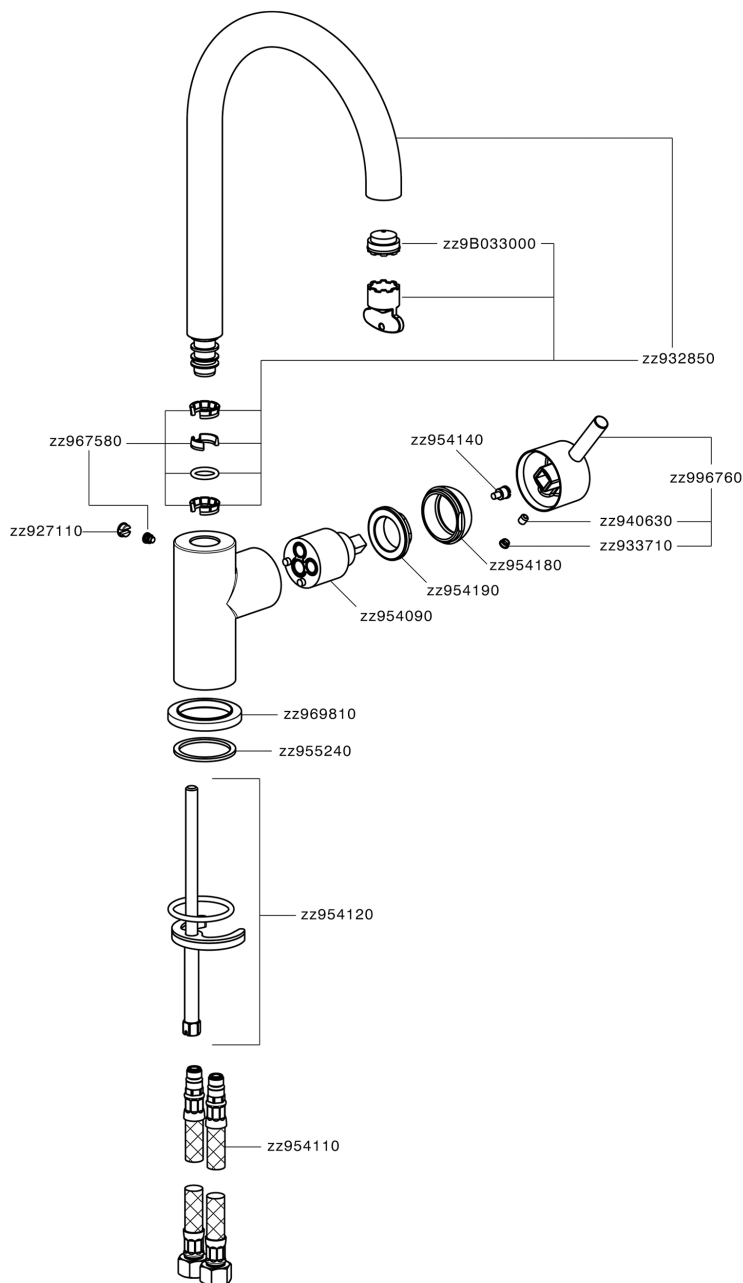

Single lever sink mixer Energysave NUOVA LESS_LN000535

MODEL **LN000535**

Single lever sink mixer Energysave, swivel spout, G.3/8" stainless steel flexible hoses

AVAILABLE FINISHINGS

-  **21** 21 Chrome
-  **2F** 2F Brushed Nickel
-  **40** 40 Matt Black
-  **4Q** 4Q Matt White

CHARACTERISTICS

Cartridge Spare Parts **ZZ95409000**

35 mm Cartridge

EcoStop

EcoStop feature limits water flow to approximately 50% of maximum output with one point of resistance on setting. Push slightly past the middle stop only when full water output is required. This will save water up to 50%.

EnergySave

Thanks to the EnergySave device, only cold water will be drawn if the lever is operated in the central position, so that the water heater will not be engaged and no hot water wasted, leading to considerable savings in energy and costs. The temperature can be adjusted by rotating the lever to the left, until the desired temperature is reached.

Single lever sink mixer Energysave NUOVA LESS_LN000535

LN000535

<https://en.cisal.it/single-lever-sink-mixer-energysave-nuova-less-ln000535>

2026-04-06