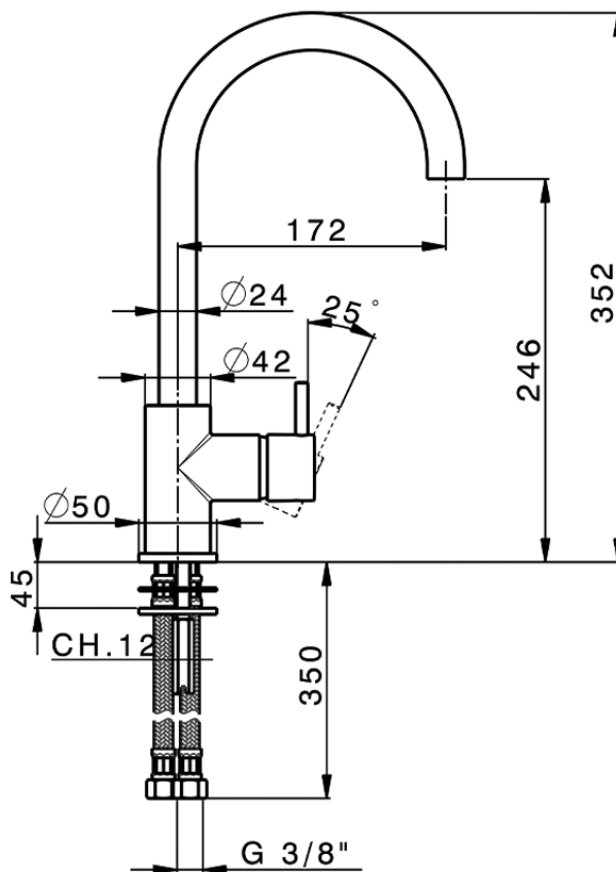

Single lever sink mixer Energysave NUOVA LESS_LN000535

LN000535

<https://en.cisal.it/single-lever-sink-mixer-energysave-nuova-less-ln000535>

2026-04-26