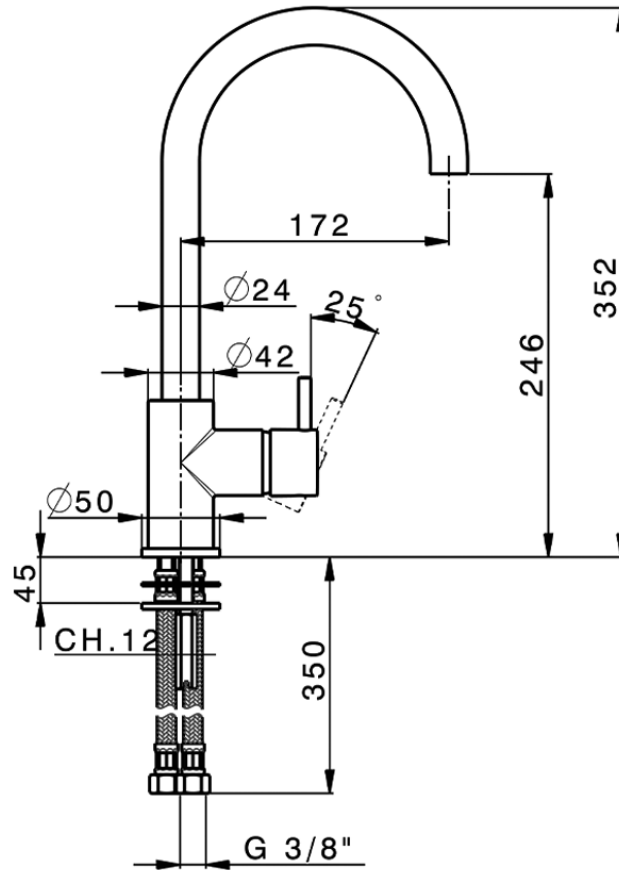

## Single lever sink mixer Energysave NUOVA LESS\_LN000535

LN000535

<https://en.cisal.it/single-lever-sink-mixer-energysave-nuova-less-ln000535>

2026-04-06